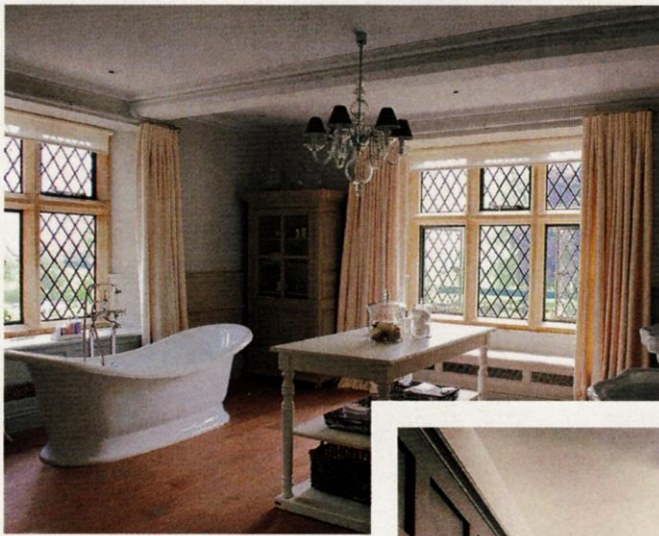

10 Vintage modern bathrooms

FROM OLD-SCHOOL GLAMOUR TO COTTAGE CHIC, THERE ARE PLENTY OF FRESH IDEAS GIVING A NEW EDGE TO THE NOSTALGIC COUNTRY LOOKS WE KNOW AND LOVE. DISCOVER THE LATEST MATERIALS, COLOURS AND CLEVER LAYOUTS THAT PROMISE ENDURING APPEAL »