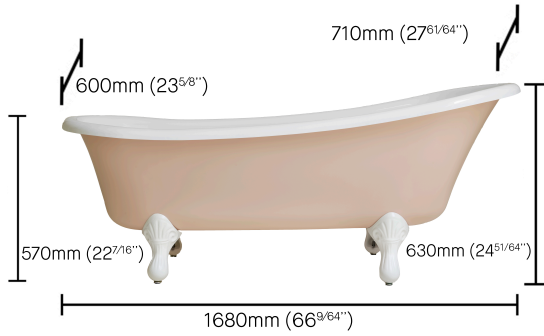

# The Whitewater Bath Tub

Drummonds has launched a design collaboration with interior designer Susie Atkinson, the name behind many award-winning international projects. The new Whitewater Bath is a refreshing reinterpretation of the classic cast iron slipper bath. The bathtub shown in the pictures has custom-painted white feet. If you require this option, please ask when placing an order. Winner of Livingetc Style Awards 2021

### THE WHITEWATER BATH TUB SPECIFICATIONS

Capacity (gal)	83
Weight (lbs)	434
Style	Freestanding, With Feet, Single Ended