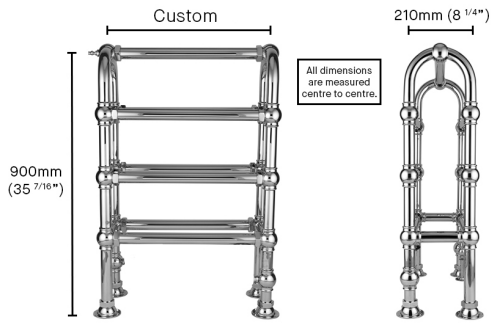

# Freestanding Towel Rail

Drummonds heated towel rails are custom made to order and are large enough to dry even the biggest towels. Each towel rail is hand-crafted piece by piece from solid brass, for ultimate luxury. Our towel rails can be wall mounted or floor mounted and come with hot water, electric or dual fuel heating options. Custom measurements can be made on request, however, please note there is an extra charge for bespoke pieces. If you need to know the dimensions to the feeds of the towel rail, please see our installation manuals. The radiator valves of the floor mounted towel rails are situated 85mm in from the centre of each vertical pipe (when 15mm pipe is used). Wall mounted towel rails have radiator valves on the outside. Radiator valves and extendable escutcheons are sold separately.

### FREESTANDING TOWEL RAIL SPECIFICATIONS

Heating System	Dual Fuel Heated, Electric Heated, Water Heated
Width	Custom made to your width
Height (mm)	930
Depth (mm)	210
Style	Floor Mounted