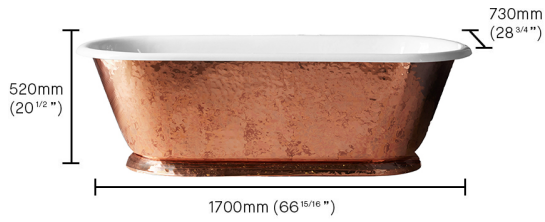

# *The Hammered Copper Tamar Bathtub*

The Hammered Tamar is a compact, double-ended bath with a perfectly proportioned contemporary skirt. This allows it to look neat and elegant wherever it's placed in your home. The comfortable roll-top design makes this a brilliant choice for a relaxing soak. Finished with a copper exterior wrapped around the tub, giving the look and beauty of copper but with the durability of cast iron.

## THE HAMMERED COPPER TAMAR BATHTUB SPECIFICATIONS

Style	Freestanding, With Skirt
Finish	Polished Copper, Burnished Copper, Hammered Copper
Overflow	With Overflow Hole Drilled, Without Overflow Hole Drilled
Length (mm)	1700
Width (mm)	730
Height (mm)	520
Weight (kg)	193
Capacity (l)	220
Certificate	CE, IAPMO, MA, UKCA