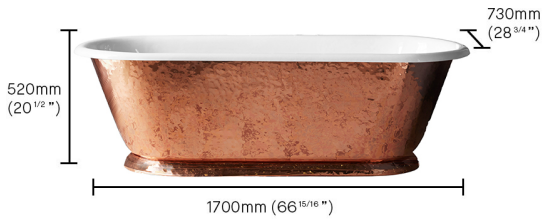

THE HAMMERED COPPER TAMAR BATHTUB

THE HAMMERED COPPER TAMAR BATHTUB SPECIFICATIONS

Style	Freestanding, With Skirt
Finish	Polished Copper, Burnished Copper, Hammered Copper
Overflow	With Overflow Hole Drilled, Without Overflow Hole Drilled
Weight (lbs)	425
Capacity (gal)	58
Certificate	CE, IAPMO, MA, UKCA

OVERFLOW VARIATIONS

Y

N

With Overflow Hole Drilled

Without Overflow Hole Drilled