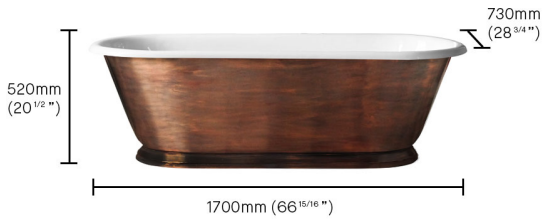

BATHS

The Burnished Copper Tamar Bathtub

The Burnished Copper Tamar is a compact, double-ended bath with a perfectly proportioned contemporary skirt. This allows it to look neat and elegant wherever it's placed in your home. The comfortable roll-top design makes this a brilliant choice for a relaxing soak. Finished with a copper exterior wrapped around the tub, giving the look and beauty of copper but with the durability of cast iron.

For IAPMO/MA listed bathtubs, please specify a tub with slip resistance.

PRICE GBP

PRODUCT CODE

DAD1000CAX

£ (EXC. VAT)

12,850

THE BURNISHED COPPER TAMAR BATHTUB

THE BURNISHED COPPER TAMAR BATHTUB SPECIFICATIONS

| | |
|--------------|---|
| Style | Freestanding, With Skirt |
| Finish | Burnished Copper |
| Overflow | With Overflow Hole Drilled, Without Overflow Hole Drilled |
| Length (mm) | 1700 |
| Width (mm) | 730 |
| Height (mm) | 520 |
| Weight (kg) | 193 |
| Capacity (l) | 220 |
| Certificate | CE, IAPMO, MA, UKCA |