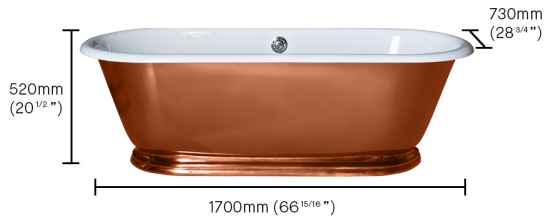

# *The Polished Copper Tamar Bathtub*

The Polished Copper Tamar is a compact, double-ended bath with a perfectly proportioned contemporary skirt. This allows it to look neat and elegant wherever it's placed in your home. The comfortable roll-top design makes this a brilliant choice for a relaxing soak. Finished with a copper exterior wrapped around the tub, giving the look and beauty of copper but with the durability of cast iron.

### THE POLISHED COPPER TAMAR BATHTUB SPECIFICATIONS

Style	Freestanding, With Skirt
Finish	Polished Copper
Overflow	With Overflow Hole Drilled, Without Overflow Hole Drilled
Length (mm)	1700
Width (mm)	730
Height (mm)	520
Weight (kg)	193
Capacity (l)	220
Certificate	CE, IAPMO, MA, UKCA