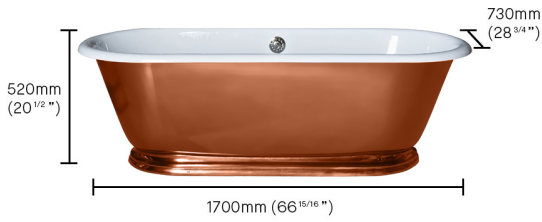

BATHS

The Polished Copper Tamar Bathtub

The Polished Copper Tamar is a compact, double-ended bath with a perfectly proportioned contemporary skirt. This allows it to look neat and elegant wherever it's placed in your home. The comfortable roll-top design makes this a brilliant choice for a relaxing soak. Finished with a copper exterior wrapped around the tub, giving the look and beauty of copper but with the durability of cast iron.

For IAPMO/MA listed bathtubs, please specify a tub with slip resistance.

PRICE GBP

PRODUCT CODE

DAD1000CCX

£ (EXC. VAT)

12,850

THE POLISHED COPPER TAMAR BATHTUB

THE POLISHED COPPER TAMAR BATHTUB SPECIFICATIONS

Style	Freestanding, With Skirt
Finish	Polished Copper
Overflow	With Overflow Hole Drilled, Without Overflow Hole Drilled
Length (mm)	1700
Width (mm)	730
Height (mm)	520
Weight (kg)	193
Capacity (l)	220
Certificate	CE, IAPMO, MA, UKCA