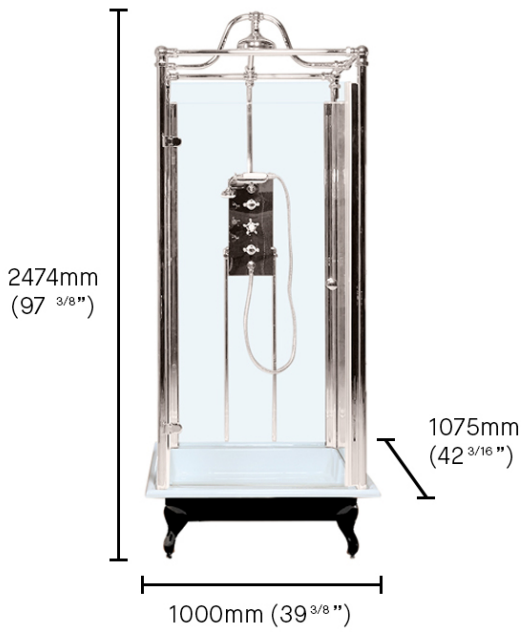

### *The Spittal Freestanding Shower*

A complete glass-enclosed shower unit, which can stand magnificently in the middle of your bathroom, or even in your bedroom. The Spittal shower has a classic 200mm (8") shower head and hand shower attachment, providing you with a blissful all-over drenching. The cast iron shower tray comes in various finishes, including primed, painted in a colour of your choice or polished. The shower is completely freestanding, but comes with a soap dish holder fitted in the glass for shower products. \* Banjo fitting set included as standard

### THE SPITTAL FREESTANDING SHOWER SPECIFICATIONS

|             |                           |
|-------------|---------------------------|
| Height (mm) | 2474                      |
| Width (mm)  | 1000                      |
| Depth (mm)  | 1075                      |
| Style       | With Feet                 |
| Notes       | Assembly required on site |
| Certificate | CE, UKCA                  |