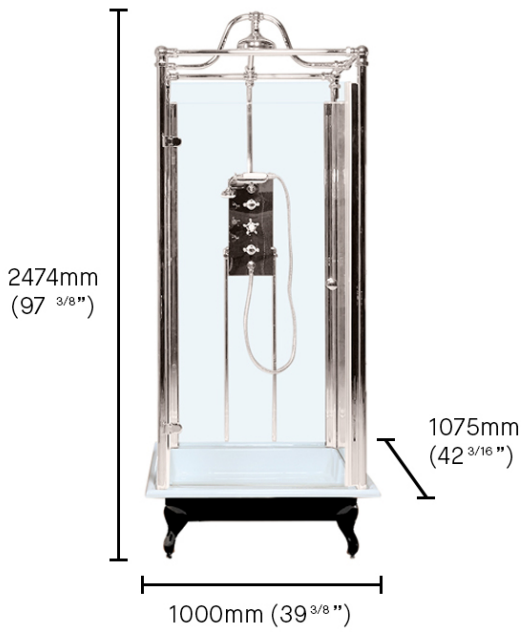

DRUMMONDS

LONDON · NEW YORK

FREESTANDING SHOWERS

The Spittal Freestanding Shower

A complete glass-enclosed shower unit, which can stand magnificently in the middle of your bathroom, or even in your bedroom. The Spittal shower has a classic 200mm (8") shower head and hand shower attachment, providing you with a blissful all-over drenching. The cast iron shower tray comes in various finishes, including primed, painted in a colour of your choice or polished. The shower is completely freestanding, but comes with a soap dish holder fitted in the glass for shower products. * Banjo fitting set included as standard

PRICE GBP

FINISH	PRIMED CAST IRON SHOWER TRAY	£ (EXC. VAT)	PAINTED CAST IRON SHOWER TRAY	£ (EXC. VAT)	POLISHED & LACQUERED CAST IRON SHOWER TRAY	£ (EXC. VAT)
Unlacquered Brass	DAD1018PRBM	26,750	DAD1018PABM	27,150	DAD1018POBM	27,750
Polished Nickel	DAD1018PRNM	24,750	DAD1018PANM	25,150	DAD1018PONM	25,750
Polished Chrome	DAD1018PRCM	24,750	DAD1018PACM	25,150	DAD1018POCM	25,750
Antique Brass	DAD1018PRZM	31,400	DAD1018PAZM	31,800	DAD1018POZM	32,400
Brushed Brass	DAD1018PRXM	31,400	DAD1018PAXM	31,800	DAD1018POXM	32,400
Antique Brushed Brass	DAD1018PRVM	31,400	DAD1018PAVM	31,800	DAD1018POVM	32,400
Antique Bronze	DAD1018PRYM	31,400	DAD1018PAYM	31,800	DAD1018POYM	32,400
Antique Nickel	DAD1018PRWM	31,400	DAD1018PAWM	31,800	DAD1018POWM	32,400
Brushed Nickel	DAD1018PRQM	31,400	DAD1018PAQM	31,800	DAD1018POQM	32,400

THE SPITTAL FREESTANDING SHOWER

THE SPITTAL FREESTANDING SHOWER SPECIFICATIONS

Height (mm)	2474
Width (mm)	1000
Depth (mm)	1075
Style	With Feet
Notes	Assembly required on site
Certificate	CE, UKCA

FINISH VARIATIONS

Brushed Nickel

A bespoke metal finish

TRAY FINISH VARIATIONS

Primed Cast Iron Shower
Tray

Painted Cast Iron Shower
Tray

Polished & Lacquered Cast
Iron Shower Tray