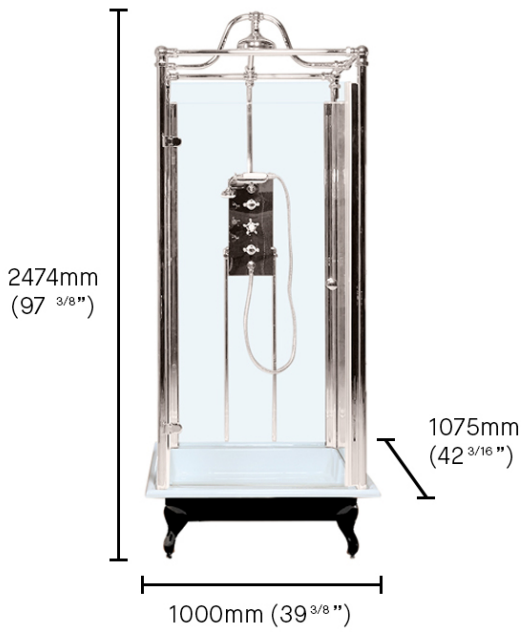

DRUMMONDS

LONDON · NEW YORK

FREESTANDING SHOWERS

The Spittal Freestanding Shower

A complete glass-enclosed shower unit, which can stand magnificently in the middle of your bathroom, or even in your bedroom. The Spittal shower has a classic 200mm (8") shower head and hand shower attachment, providing you with a blissful all-over drenching. The cast iron shower tray comes in various finishes, including primed, painted in a colour of your choice or polished. The shower is completely freestanding, but comes with a soap dish holder fitted in the glass for shower products. * Banjo fitting set included as standard

PRICE USD

FINISH	PRIMED CAST IRON SHOWER TRAY	\$ (EXC. TAX)	PAINTED CAST IRON SHOWER TRAY	\$ (EXC. TAX)	POLISHED & LACQUERED CAST IRON SHOWER TRAY	\$ (EXC. TAX)
Antique Brass	DAD1018PRZMUS	51,960	DAD1018PAZMUS	52,585	DAD1018POZMUS	53,520
Brushed Brass	DAD1018PRXMUS	51,960			DAD1018POXMUS	53,520
Antique Brushed Brass	DAD1018PRVMUS	51,960	DAD1018PAVMUS	52,585	DAD1018POVMUS	53,520
Antique Bronze	DAD1018PRYMUS	51,960	DAD1018PAYMUS	52,585	DAD1018POYMUS	53,520
Antique Nickel	DAD1018PRWMUS	51,960	DAD1018PAWMUS	52,585	DAD1018POWMUS	53,520
Brushed Nickel	DAD1018PRQMUS	51,960	DAD1018PAQMUS	52,585	DAD1018POQMUS	53,520
Unlacquered Brass	DAD1018PRBMUS	44,710	DAD1018PABMUS	45,335	DAD1018POBMUS	46,270
Polished Nickel	DAD1018PRNMUS	41,590	DAD1018PANMUS	42,215	DAD1018PONMUS	43,150
Polished Chrome	DAD1018PRCMUS	41,590	DAD1018PACMUS	42,215	DAD1018POCMUS	43,150

THE SPITTAL FREESTANDING SHOWER

THE SPITTAL FREESTANDING SHOWER SPECIFICATIONS

Style With Feet

Notes Assembly required on site

Certificate CE, UKCA

FINISH VARIATIONS

Unlacquered Brass

A Natural Live Brass Finish