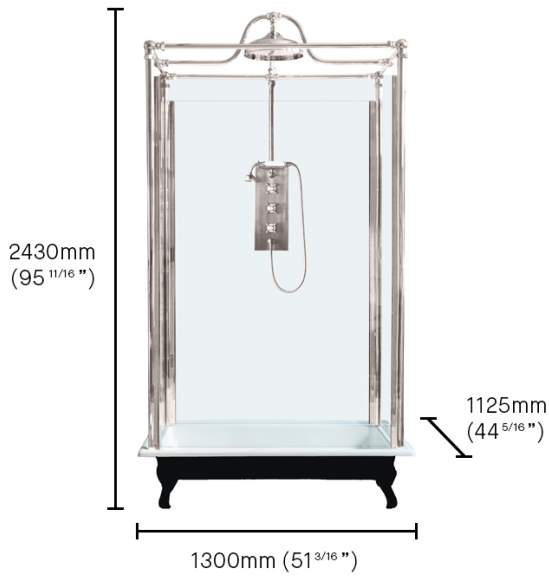

FREESTANDING SHOWERS

The Severn Freestanding Shower

The Severn is a much larger version of our iconic Spittal freestanding shower, featuring a larger 300mm (12") shower rose. The cast iron shower tray comes in various finishes, including primed, painted in a colour of your choice or polished. The shower is completely freestanding and comes with a soap dish holder fitted into the glass for your shower products. * Banjo fitting set included as standard

PRICE EUR

FINISH	PRIMED CAST IRON SHOWER TRAY	€ (EXC. VAT)	PAINTED CAST IRON SHOWER TRAY	€ (EXC. VAT)	POLISHED & LACQUERED CAST IRON SHOWER TRAY	€ (EXC. VAT)
Unlacquered Brass	DAD1023PRBM	36,370	DAD1023PABM	36,875	DAD1023POBM	37,635
Polished Nickel	DAD1023PRNM	33,840	DAD1023PANM	34,345	DAD1023PONM	35,105
Polished Chrome	DAD1023PRCM	33,840	DAD1023PACM	34,345	DAD1023POCM	35,105
Brushed Nickel	DAD1023PRQM	42,250	DAD1023PAQM	42,755	DAD1023POQM	43,515
Antique Brushed Brass	DAD1023PRVM	42,250	DAD1023PAVM	42,755	DAD1023POVM	43,515
Antique Nickel	DAD1023PRWM	42,250	DAD1023PAWM	42,755	DAD1023POWM	43,515
Brushed Brass	DAD1023PRXM	42,250	DAD1023PAXM	42,755	DAD1023POXM	43,515
Antique Bronze	DAD1023PRYM	42,250	DAD1023PAYM	42,755	DAD1023POYM	43,515
Antique Brass	DAD1023PRZM	42,250	DAD1023PAZM	42,755	DAD1023POZM	43,515

THE SEVERN FREESTANDING SHOWER

THE SEVERN FREESTANDING SHOWER SPECIFICATIONS

Height (mm)	2440
Width (mm)	1300
Depth (mm)	1127
Style	With Feet
Notes	Assembly required on site
Certificate	CE, UKCA

FINISH VARIATIONS