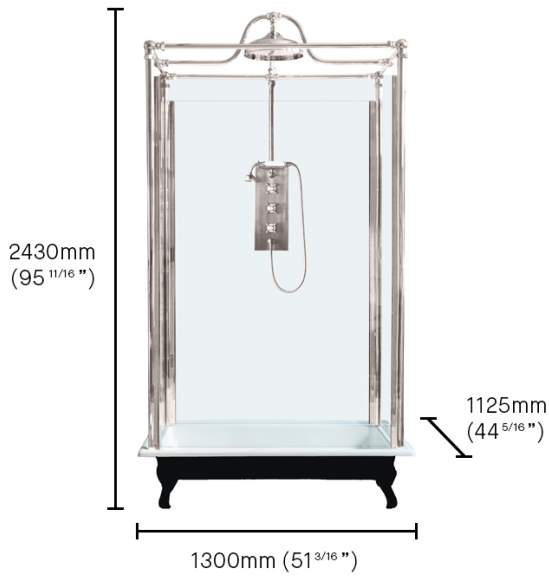

FREESTANDING SHOWERS

The Severn Freestanding Shower

The Severn is a much larger version of our iconic Spittal freestanding shower, featuring a larger 300mm (12") shower rose. The cast iron shower tray comes in various finishes, including primed, painted in a colour of your choice or polished. The shower is completely freestanding and comes with a soap dish holder fitted into the glass for your shower products. * Banjo fitting set included as standard

PRICE GBP

FINISH	PRIMED CAST IRON SHOWER TRAY	£ (EXC. VAT)	PAINTED CAST IRON SHOWER TRAY	£ (EXC. VAT)	POLISHED & LACQUERED CAST IRON SHOWER TRAY	£ (EXC. VAT)
Unlacquered Brass	DAD1023PRBM	28,750	DAD1023PABM	29,150	DAD1023POBM	29,750
Polished Nickel	DAD1023PRNM	26,750	DAD1023PANM	27,150	DAD1023PONM	27,750
Polished Chrome	DAD1023PRCM	26,750	DAD1023PACM	27,150	DAD1023POCM	27,750
Brushed Nickel	DAD1023PRQM	33,400	DAD1023PAQM	33,800	DAD1023POQM	34,400
Antique Brushed Brass	DAD1023PRVM	33,400	DAD1023PAVM	33,800	DAD1023POVM	34,400
Antique Nickel	DAD1023PRWM	33,400	DAD1023PAWM	33,800	DAD1023POWM	34,400
Brushed Brass	DAD1023PRXM	33,400	DAD1023PAXM	33,800	DAD1023POXM	34,400
Antique Bronze	DAD1023PRYM	33,400	DAD1023PAYM	33,800	DAD1023POYM	34,400
Antique Brass	DAD1023PRZM	33,400	DAD1023PAZM	33,800	DAD1023POZM	34,400

THE SEVERN FREESTANDING SHOWER

THE SEVERN FREESTANDING SHOWER SPECIFICATIONS

Height (mm)	2440
Width (mm)	1300
Depth (mm)	1127
Style	With Feet
Notes	Assembly required on site
Certificate	CE, UKCA

FINISH VARIATIONS