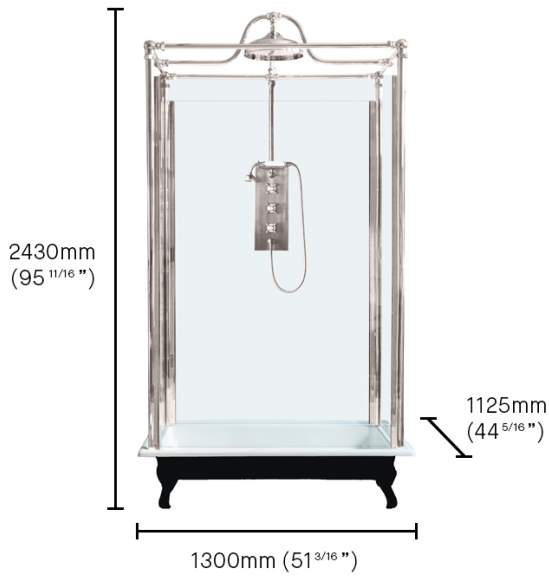

FREESTANDING SHOWERS

The Severn Freestanding Shower

The Severn is a much larger version of our iconic Spittal freestanding shower, featuring a larger 300mm (12") shower rose. The cast iron shower tray comes in various finishes, including primed, painted in a colour of your choice or polished. The shower is completely freestanding and comes with a soap dish holder fitted into the glass for your shower products. * Banjo fitting set included as standard

PRICE USD

FINISH	PRIMED CAST IRON SHOWER TRAY	\$ (EXC. TAX)	PAINTED CAST IRON SHOWER TRAY	\$ (EXC. TAX)	POLISHED & LACQUERED CAST IRON SHOWER TRAY	\$ (EXC. TAX)
Unlacquered Brass	DAD1023PRBMUS	47,830	DAD1023PABMUS	48,450	DAD1023POBMUS	49,390
Polished Nickel	DAD1023PRNMUS	44,710	DAD1023PANMUS	45,335	DAD1023PONMUS	46,270
Polished Chrome	DAD1023PRCMUS	44,710	DAD1023PACMUS	45,335	DAD1023POCMUS	46,270
Brushed Nickel	DAD1023PRQMUS	55,080	DAD1023PAQMUS	55,705	DAD1023POQMUS	56,640
Antique Brushed Brass	DAD1023PRVMUS	55,080	DAD1023PAVMUS	55,705	DAD1023POVMUS	56,640
Antique Nickel	DAD1023PRWMUS	55,080	DAD1023PAWMUS	55,705	DAD1023POWMUS	56,640
Brushed Brass	DAD1023PRXMUS	55,080	DAD1023PAXMUS	55,705	DAD1023POXMUS	56,640
Antique Bronze	DAD1023PRYMUS	55,080	DAD1023PAYMUS	55,705	DAD1023POYMUS	56,640
Antique Brass	DAD1023PRZMUS	55,080		49,880	DAD1023POZMUS	56,640

THE SEVERN FREESTANDING SHOWER

THE SEVERN FREESTANDING SHOWER SPECIFICATIONS

Style With Feet

Notes Assembly required on site

Certificate CE, UKCA

FINISH VARIATIONS

Unlacquered Brass

A Natural Live Brass Finish