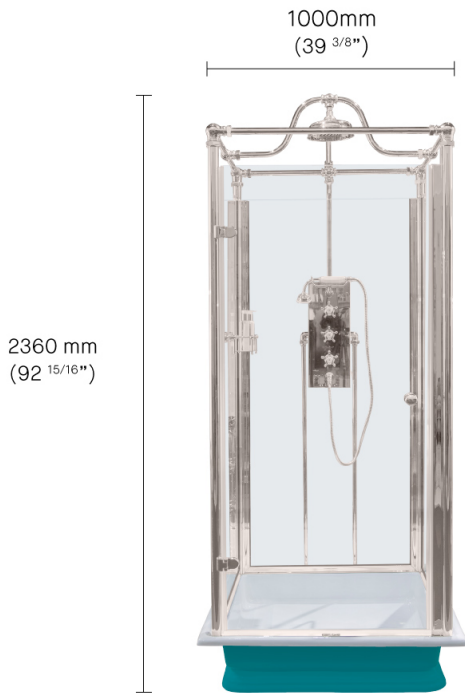

### The Test Freestanding Shower

The Test freestanding shower is an inspired re-design of our classic Spittal freestanding shower, featuring an elegantly curved skirt that perfectly matches the curvature of our signature baths. A complete glass-enclosed shower unit, which can stand magnificently in the middle of your bathroom, or even in your bedroom. The Test shower has a classic 200mm (8") shower head and hand shower built-in, providing you with a blissful all-over drenching.

### THE TEST FREESTANDING SHOWER SPECIFICATIONS

|             |                           |
|-------------|---------------------------|
| Height (mm) | 2360                      |
| Width (mm)  | 1000                      |
| Depth (mm)  | 1075                      |
| Style       | With Skirt                |
| Notes       | Assembly required on site |
| Certificate | CE, UKCA                  |