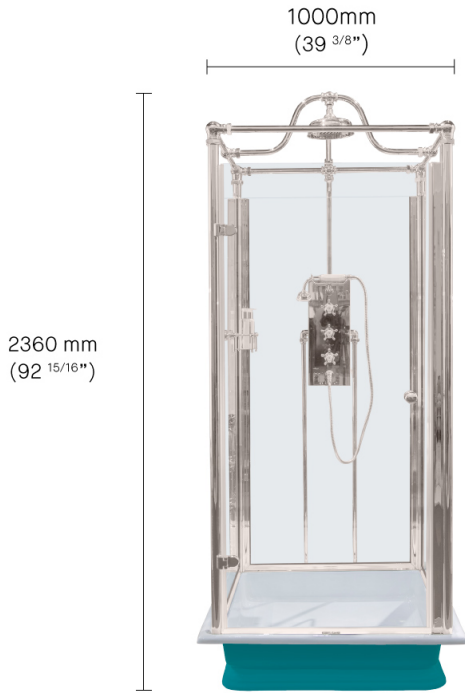

DRUMMONDS

LONDON · NEW YORK

FREESTANDING SHOWERS

The Test Freestanding Shower

The Test freestanding shower is an inspired re-design of our classic Spittal freestanding shower, featuring an elegantly curved skirt that perfectly matches the curvature of our signature baths. A complete glass-enclosed shower unit, which can stand magnificently in the middle of your bathroom, or even in your bedroom. The Test shower has a classic 200mm (8") shower head and hand shower built-in, providing you with a blissful all-over drenching.

PRICE GBP

FINISH	PRIMED CAST IRON SHOWER TRAY	£ (EXC. VAT)	PAINTED CAST IRON SHOWER TRAY	£ (EXC. VAT)	POLISHED & LACQUERED CAST IRON SHOWER TRAY	£ (EXC. VAT)
Unlacquered Brass	DAD1039PRBM	26,750	DAD1039PABM	27,150	DAD1039POBM	27,750
Polished Nickel	DAD1039PRNM	24,750	DAD1039PANM	25,150	DAD1039PONM	25,750
Polished Chrome	DAD1039PRCM	24,750	DAD1039PACM	25,150	DAD1039POCM	25,750
Brushed Nickel	DAD1039PRQM	31,400	DAD1039PAQM	31,800	DAD1039POQM	32,400
Antique Brushed Brass	DAD1039PRVM	31,400	DAD1039PAVM	31,800	DAD1039POVM	32,400
Antique Nickel	DAD1039PRWM	31,400	DAD1039PAWM	31,800	DAD1039POWM	32,400
Brushed Brass	DAD1039PRXM	31,400	DAD1039PAXM	31,800	DAD1039POXM	32,400
Antique Bronze	DAD1039PRYM	31,400	DAD1039PAYM	31,800	DAD1039POYM	32,400
Antique Brass	DAD1039PRZM	31,400	DAD1039PAZM	31,800	DAD1039POZM	32,400

THE TEST FREESTANDING SHOWER

THE TEST FREESTANDING SHOWER SPECIFICATIONS

Height (mm)	2360
Width (mm)	1000
Depth (mm)	1075
Style	With Skirt
Notes	Assembly required on site
Certificate	CE, UKCA

FINISH VARIATIONS