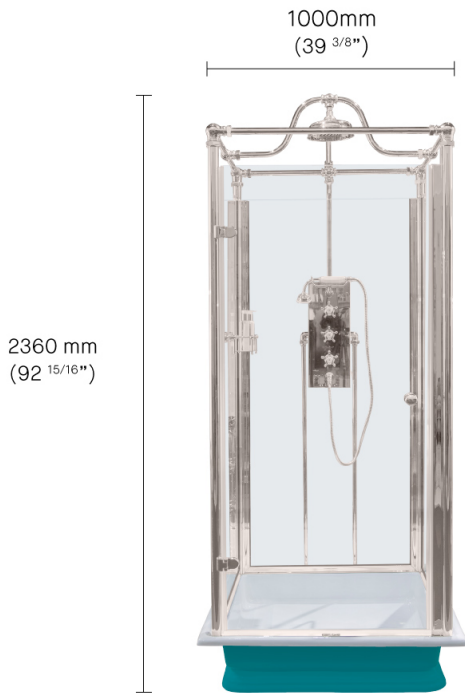

THE TEST FREESTANDING SHOWER

THE TEST FREESTANDING SHOWER SPECIFICATIONS

Style With Skirt

Notes Assembly required on site

Certificate CE, UKCA

FINISH VARIATIONS

Unlacquered Brass

A Natural Live Brass Finish

Polished Nickel

A Softer Silver Finish

Polished Chrome

A Bright, Clean Option

Antique Brass

A bespoke metal finish

Antique Nickel

A bespoke metal finish

Antique Bronze

A bespoke metal finish

Antique Brushed Brass

A bespoke metal finish

Brushed Brass

A bespoke metal finish

Brushed Nickel

A bespoke metal finish