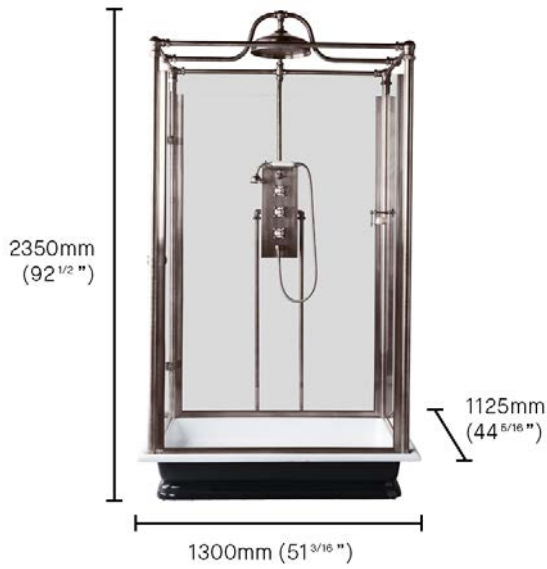

FREESTANDING SHOWERS

The Thurso Freestanding Shower

The Thurso is an inspired re-design of our classic Severn freestanding shower, this time featuring an elegantly curved skirt. The completely glass-enclosed shower unit can stand magnificently in the middle of your room of choice. The Thurso shower has a classic 300mm (12") shower head and hand shower built-in, providing you with a blissful all-over drenching.

PRICE EUR

FINISH	PRIMED CAST IRON SHOWER TRAY	€ (EXC. VAT)	PAINTED CAST IRON SHOWER TRAY	€ (EXC. VAT)	POLISHED & LACQUERED CAST IRON SHOWER TRAY	€ (EXC. VAT)
Unlacquered Brass	DAD1041PRBM	36,370	DAD1041PABM	36,875	DAD1041POBM	37,635
Polished Nickel	DAD1041PRNM	33,840	DAD1041PANM	34,345	DAD1041PONM	35,105
Polished Chrome	DAD1041PRCM	33,840	DAD1041PACM	34,345	DAD1041POCM	35,105
Brushed Nickel	DAD1041PRQM	42,250	DAD1041PAQM	42,755	DAD1041POQM	43,515
Antique Brushed Brass	DAD1041PRVM	42,250	DAD1041PAVM	42,755	DAD1041POVM	43,515
Antique Nickel	DAD1041PRWM	42,250	DAD1041PAWM	42,755	DAD1041POWM	43,515
Brushed Brass	DAD1041PRXM	42,250	DAD1041PAXM	42,755	DAD1041POXM	43,515
Antique Bronze	DAD1041PRYM	42,250	DAD1041PAYM	42,755	DAD1041POYM	43,515
Antique Brass	DAD1041PRZM	42,250	DAD1041PAZM	42,755	DAD1041POZM	43,515

THE THURSO FREESTANDING SHOWER

THE THURSO FREESTANDING SHOWER SPECIFICATIONS

Height (mm)	2350
Width (mm)	1300
Depth (mm)	1125
Style	With Skirt
Notes	Assembly required on site
Certificate	CE, UKCA

FINISH VARIATIONS