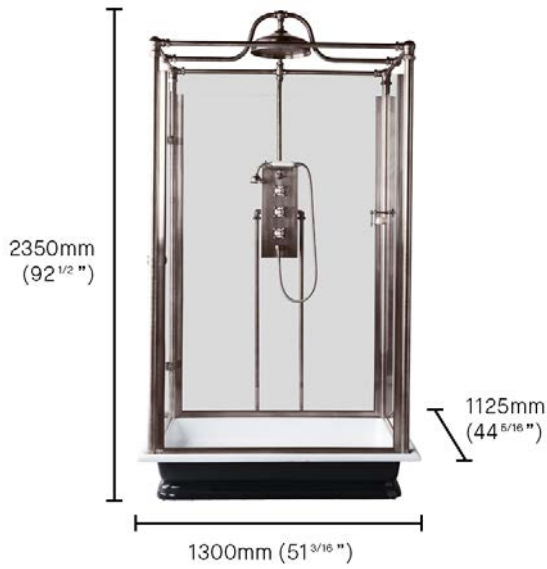

## FREESTANDING SHOWERS

### *The Thurso Freestanding Shower*

The Thurso is an inspired re-design of our classic Severn freestanding shower, this time featuring an elegantly curved skirt. The completely glass-enclosed shower unit can stand magnificently in the middle of your room of choice. The Thurso shower has a classic 300mm (12") shower head and hand shower built-in, providing you with a blissful all-over drenching.

## PRICE GBP

FINISH	PRIMED CAST IRON SHOWER TRAY	£ (EXC. VAT)	PAINTED CAST IRON SHOWER TRAY	£ (EXC. VAT)	POLISHED & LACQUERED CAST IRON SHOWER TRAY	£ (EXC. VAT)
Unlacquered Brass	DAD1041PRBM	28,750	DAD1041PABM	29,150	DAD1041POBM	29,750
Polished Nickel	DAD1041PRNM	26,750	DAD1041PANM	27,150	DAD1041PONM	27,750
Polished Chrome	DAD1041PRCM	26,750	DAD1041PACM	27,150	DAD1041POCM	27,750
Brushed Nickel	DAD1041PRQM	33,400	DAD1041PAQM	33,800	DAD1041POQM	34,400
Antique Brushed Brass	DAD1041PRVM	33,400	DAD1041PAVM	33,800	DAD1041POVM	34,400
Antique Nickel	DAD1041PRWM	33,400	DAD1041PAWM	33,800	DAD1041POWM	34,400
Brushed Brass	DAD1041PRXM	33,400	DAD1041PAXM	33,800	DAD1041POXM	34,400
Antique Bronze	DAD1041PRYM	33,400	DAD1041PAYM	33,800	DAD1041POYM	34,400
Antique Brass	DAD1041PRZM	33,400	DAD1041PAZM	33,800	DAD1041POZM	34,400

### THE THURSO FREESTANDING SHOWER SPECIFICATIONS

Height (mm)	2350
Width (mm)	1300
Depth (mm)	1125
Style	With Skirt
Notes	Assembly required on site
Certificate	CE, UKCA