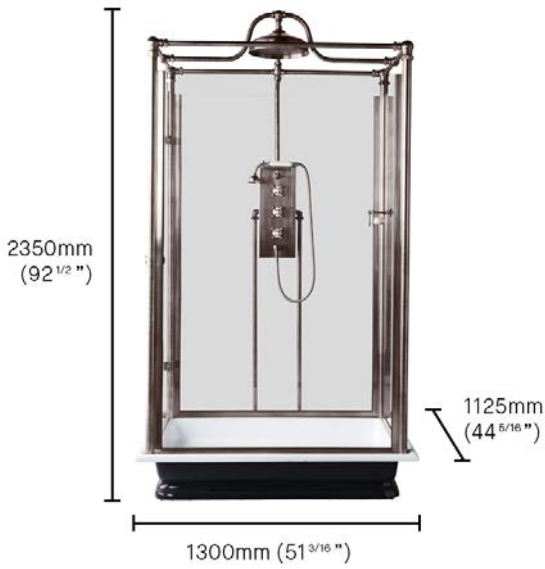

DRUMMONDS

LONDON · NEW YORK

FREESTANDING SHOWERS

The Thurso Freestanding Shower

The Thurso is an inspired re-design of our classic Severn freestanding shower, this time featuring an elegantly curved skirt. The completely glass-enclosed shower unit can stand magnificently in the middle of your room of choice. The Thurso shower has a classic 300mm (12") shower head and hand shower built-in, providing you with a blissful all-over drenching.

PRICE USD

FINISH	PRIMED CAST IRON SHOWER TRAY	\$ (EXC. TAX)	PAINTED CAST IRON SHOWER TRAY	\$ (EXC. TAX)	POLISHED & LACQUERED CAST IRON SHOWER TRAY	\$ (EXC. TAX)
Unlacquered Brass	DAD1041PRBMUS	47,830	DAD1041PABMUS	48,450	DAD1041POBMUS	49,390
Polished Nickel	DAD1041PRNMUS	44,710	DAD1041PANMUS	45,335	DAD1041PONMUS	46,270
Polished Chrome	DAD1041PRCMUS	44,710	DAD1041PACMUS	45,335	DAD1041POCMUS	46,270
Brushed Nickel	DAD1041PRQMUS	55,080	DAD1041PAQMUS	55,705	DAD1041POQMUS	56,640
Antique Brushed Brass	DAD1041PRVMUS	55,080	DAD1041PAVMUS	55,705	DAD1041POVMUS	56,640
Antique Nickel	DAD1041PRWMUS	55,080	DAD1041PAWMUS	55,705		50,750
Brushed Brass	DAD1041PRXMUS	55,080	DAD1041PAXMUS	55,705	DAD1041POXMUS	56,640
Antique Bronze	DAD1041PRYMUS	55,080			DAD1041POYMUS	56,640
Antique Brass	DAD1041PAYMUS	55,705	DAD1041PAZMUS	55,705	DAD1041POZMUS	56,640

THE THURSO FREESTANDING SHOWER

THE THURSO FREESTANDING SHOWER SPECIFICATIONS

Style With Skirt

Notes Assembly required on site

Certificate CE, UKCA

FINISH VARIATIONS

Unlacquered Brass

A Natural Live Brass Finish