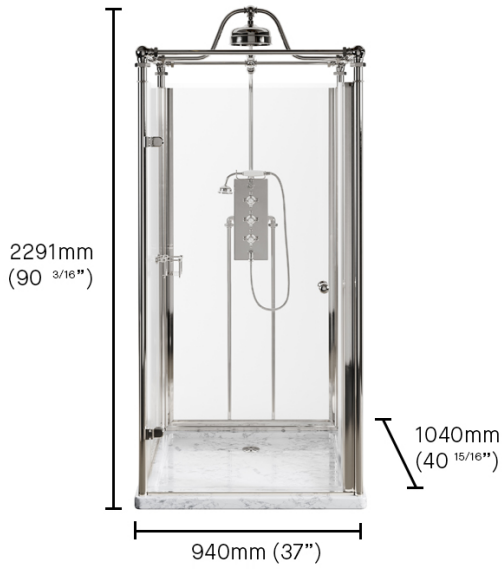

FREESTANDING SHOWERS

The Medway Freestanding Shower

The Medway is a complete glass enclosed shower unit that comes with a magnificent marble tray carved from exclusive Italian marble. With a built in classic 200mm (8") shower head and hand shower attachment provide a euphoric shower experience. FLOOR PREPARATION: For marble shower tray installation, ensure a level, stable subfloor. We do not recommend installing a marble shower tray directly onto a wooden floor unless additional precautions are taken to protect the tray against movements in the floorboards which in the humid environment of a bathroom, is highly likely.

PRICE EUR

FINISH	HONED GREEN VERDE GUATEMALA	€ (EXC. VAT)	HIGHLY POLISHED WHITE ARABESCATO	€ (EXC. VAT)
Unlacquered Brass	DAD1064BM	37,130	DAD1061BM	39,140
Polished Chrome	DAD1064CM	34,600	DAD1061CM	36,610
Polished Nickel	DAD1064NM	34,600	DAD1061NM	36,610
Brushed Nickel	DAD1064QM	43,010	DAD1061QM	45,020
Antique Brushed Brass	DAD1064VM	43,010	DAD1061VM	45,020
Antique Nickel	DAD1064WM	43,010	DAD1061WM	45,020
Brushed Brass	DAD1064XM	43,010	DAD1061XM	45,020
Antique Bronze	DAD1064YM	43,010	DAD1061YM	45,020
Antique Brass	DAD1064ZM	43,010	DAD1061ZM	45,020

THE MEDWAY FREESTANDING SHOWER

THE MEDWAY FREESTANDING SHOWER SPECIFICATIONS

Height (mm) 2291

Width (mm) 940

Depth (mm) 1040

Marble Finish Honed Green Verde Guatemala, Highly Polished White Arabescato

Notes Assembly required on site