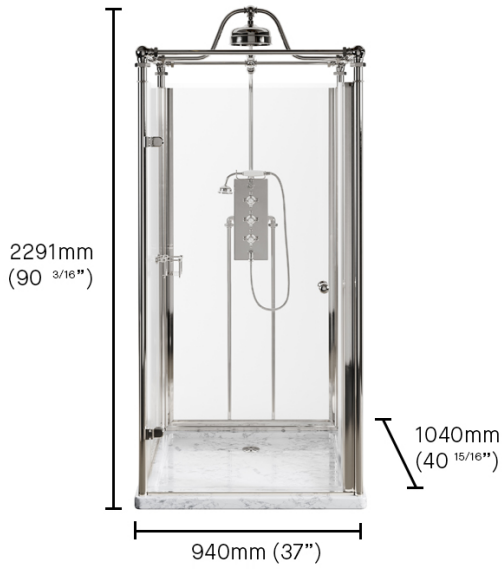

FREESTANDING SHOWERS

The Medway Freestanding Shower

The Medway is a complete glass enclosed shower unit that comes with a magnificent marble tray carved from exclusive Italian marble. With a built in classic 200mm (8") shower head and hand shower attachment provide a euphoric shower experience. FLOOR PREPARATION: For marble shower tray installation, ensure a level, stable subfloor. We do not recommend installing a marble shower tray directly onto a wooden floor unless additional precautions are taken to protect the tray against movements in the floorboards which in the humid environment of a bathroom, is highly likely.

PRICE GBP

FINISH	HONED GREEN VERDE GUATEMALA	£ (EXC. VAT)	HIGHLY POLISHED WHITE ARABESCATO	£ (EXC. VAT)
Unlacquered Brass	DAD1064BM	29,350	DAD1061BM	30,940
Polished Chrome	DAD1064CM	27,350	DAD1061CM	28,940
Polished Nickel	DAD1064NM	27,350	DAD1061NM	28,940
Brushed Nickel	DAD1064QM	34,000	DAD1061QM	35,590
Antique Brushed Brass	DAD1064VM	34,000	DAD1061VM	35,590
Antique Nickel	DAD1064WM	34,000	DAD1061WM	35,590
Brushed Brass	DAD1064XM	34,000	DAD1061XM	35,590
Antique Bronze	DAD1064YM	34,000	DAD1061YM	35,590
Antique Brass	DAD1064ZM	34,000	DAD1061ZM	35,590

THE MEDWAY FREESTANDING SHOWER

THE MEDWAY FREESTANDING SHOWER SPECIFICATIONS

Height (mm)	2291
Width (mm)	940
Depth (mm)	1040
Marble Finish	Honed Green Verde Guatemala, Highly Polished White Arabescato
Notes	Assembly required on site
Certificate	CE, UKCA