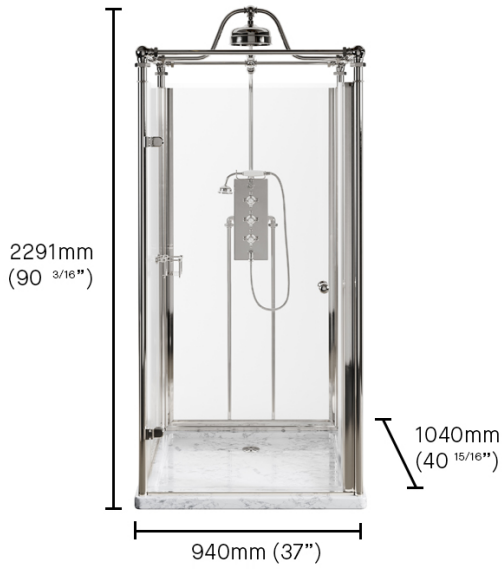

DRUMMONDS

LONDON · NEW YORK

FREESTANDING SHOWERS

The Medway Freestanding Shower

The Medway is a complete glass enclosed shower unit that comes with a magnificent marble tray carved from exclusive Italian marble. With a built in classic 200mm (8") shower head and hand shower attachment provide a euphoric shower experience. FLOOR PREPARATION: For marble shower tray installation, ensure a level, stable subfloor. We do not recommend installing a marble shower tray directly onto a wooden floor unless additional precautions are taken to protect the tray against movements in the floorboards which in the humid environment of a bathroom, is highly likely.

THE MEDWAY FREESTANDING SHOWER

THE MEDWAY FREESTANDING SHOWER SPECIFICATIONS

Marble Finish

Honed Green Verde Guatemala,
Highly Polished White Arabescato

Notes

Assembly required on site

Certificate

CE, UKCA