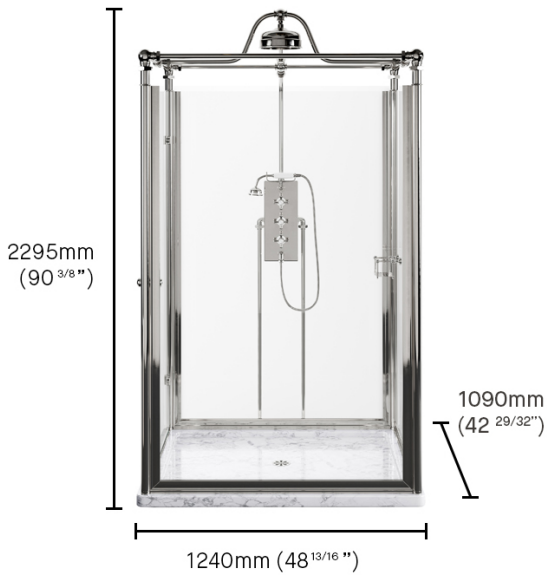

### *The Mersey Freestanding Shower*

The Mersey Shower comes with a beautifully crafted shower tray. Carved from the finest marble, the robust tray is surrounded by a complete glass-enclosed shower unit, making it perfect as a centrepiece for any bathroom. The built-in 300mm (12") classic shower head and handheld shower provide a heavenly rain effect. **FLOOR PREPARATION:** For marble shower tray installation, ensure a level, stable subfloor. We do not recommend installing a marble shower tray directly onto a wooden floor unless additional precautions are taken to protect the tray against movements in the floorboards which in the humid environment of a bathroom, is highly likely.

## THE MERSEY FREESTANDING SHOWER

### THE MERSEY FREESTANDING SHOWER SPECIFICATIONS

Height (mm)	2291
Width (mm)	1240
Depth (mm)	1090
Marble Finish	Honed Green Verde Guatemala, Highly Polished White Arabescato
Notes	Assembly required on site
Certificate	CE, UKCA