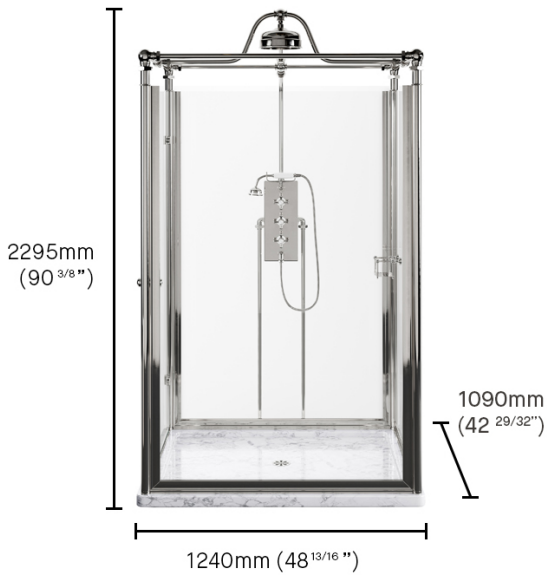

DRUMMONDS

LONDON · NEW YORK

FREESTANDING SHOWERS

The Mersey Freestanding Shower

The Mersey Shower comes with a beautifully crafted shower tray. Carved from the finest marble, the robust tray is surrounded by a complete glass-enclosed shower unit, making it perfect as a centrepiece for any bathroom. The built-in 300mm (12") classic shower head and handheld shower provide a heavenly rain effect. **FLOOR PREPARATION:** For marble shower tray installation, ensure a level, stable subfloor. We do not recommend installing a marble shower tray directly onto a wooden floor unless additional precautions are taken to protect the tray against movements in the floorboards which in the humid environment of a bathroom, is highly likely.

PRICE GBP

FINISH	HONED GREEN VERDE GUATEMALA	£ (EXC. VAT)	HIGHLY POLISHED WHITE ARABESCATO	£ (EXC. VAT)
Antique Brushed Brass		35,720	DAD1062VM	39,820
Brushed Nickel		35,720	DAD1062QM	39,820
Unlacquered Brass	DAD1067BM	32,750	DAD1062BM	35,170
Polished Chrome	DAD1067CM	30,750	DAD1062CM	33,170
Polished Nickel	DAD1067NM	30,750	DAD1062NM	33,170
Antique Brass	DAD1067ZM	37,400	DAD1062ZM	39,820
Brushed Brass	DAD1067XM	37,400	DAD1062XM	39,820
Antique Bronze	DAD1067YM	37,400	DAD1062YM	39,820
Antique Nickel	DAD1067WM	37,400	DAD1062WM	39,820

THE MERSEY FREESTANDING SHOWER

THE MERSEY FREESTANDING SHOWER SPECIFICATIONS

Height (mm)	2291
Width (mm)	1240
Depth (mm)	1090
Marble Finish	Honed Green Verde Guatemala, Highly Polished White Arabescato
Notes	Assembly required on site
Certificate	CE, UKCA