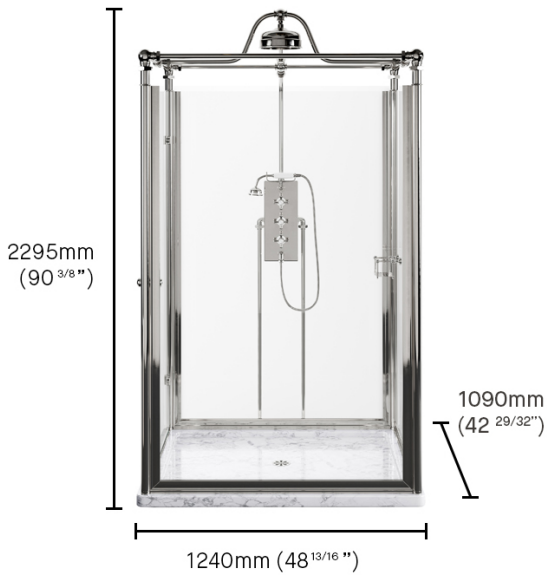

# The Mersey Freestanding Shower

The Mersey Shower comes with a beautifully crafted shower tray. Carved from the finest marble, the robust tray is surrounded by a complete glass-enclosed shower unit, making it perfect as a centrepiece for any bathroom. The built-in 300mm (12") classic shower head and handheld shower provide a heavenly rain effect. **FLOOR PREPARATION:** For marble shower tray installation, ensure a level, stable subfloor. We do not recommend installing a marble shower tray directly onto a wooden floor unless additional precautions are taken to protect the tray against movements in the floorboards which in the humid environment of a bathroom, is highly likely.

## THE MERSEY FREESTANDING SHOWER