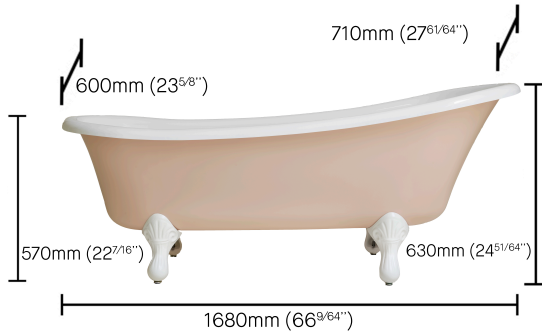

# The Whitewater Bath Tub

Drummonds has launched a design collaboration with interior designer Susie Atkinson, the name behind many award-winning international projects. The new Whitewater Bath is a refreshing reinterpretation of the classic cast iron slipper bath. The bathtub shown in the pictures has custom-painted white feet. If you require this option, please ask when placing an order. Winner of Livingetc Style Awards 2021

For IAPMO/MA listed bathtubs, please specify a tub with slip resistance.

### THE WHITEWATER BATH TUB SPECIFICATIONS

Capacity (l)	315
Weight (kg)	197
Height (mm)	570 – 630
Length (mm)	1680
Width (mm)	600 – 710
Style	Freestanding, With Feet, Single Ended
Certificate	CE, IAPMO, MA, UKCA