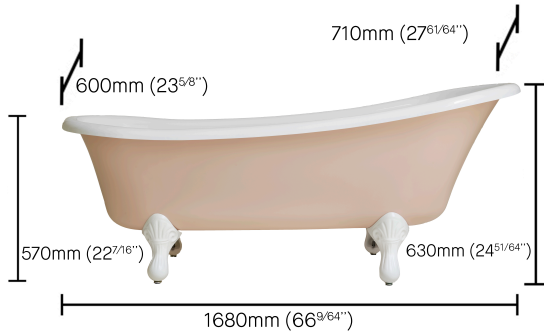

BATHS

The Whitewater Bath Tub

Drummonds has launched a design collaboration with interior designer Susie Atkinson, the name behind many award-winning international projects. The new Whitewater Bath is a refreshing reinterpretation of the classic cast iron slipper bath. The bathtub shown in the pictures has custom-painted white feet. If you require this option, please ask when placing an order. Winner of Livingetc Style Awards 2021

For IAPMO/MA listed bathtubs, please specify a tub with slip resistance.

PRICE USD

FINISH	PRODUCT CODE	\$ (EXC. TAX)
Raw Iron Exterior	DAD1075RAO	9,810
Raw Iron Exterior	DAD1075RAX	9,810
Primed Exterior	DAD1075PRO	10,745
Primed Exterior	DAD1075PRX	10,745
Painted Exterior	DAD1075PAO	11,370
Painted Exterior	DAD1075PAX	11,370
Polished Iron	DAD1075POO	12,305
Polished Iron	DAD1075POX	12,305

THE WHITEWATER BATH TUB

THE WHITEWATER BATH TUB SPECIFICATIONS

Capacity (gal)	83
Weight (lbs)	434
Style	Freestanding, With Feet, Single Ended
Certificate	CE, IAPMO, MA, UKCA

FINISH VARIATIONS

Raw Iron Exterior