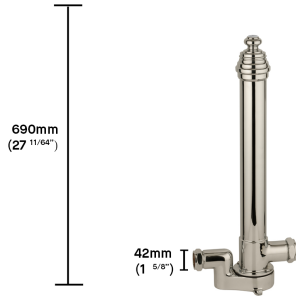

PLUNGER OVERFLOW & WASTE UNIT

PLUNGER OVERFLOW & WASTE UNIT SPECIFICATIONS

Bath Type	For Bath With Feet, For Bath With Skirt, For Built In Bath
Outlet	42
Waste Type	Plunger
Overflow To Waste Connection	Above Floor, Below The Floor

FINISH VARIATIONS

A Natural Live Brass Finish

A Softer Silver Finish

A Bright, Clean Option

A bespoke metal finish

A bespoke metal finish

A bespoke metal finish

A bespoke metal finish

A bespoke metal finish

A bespoke metal finish