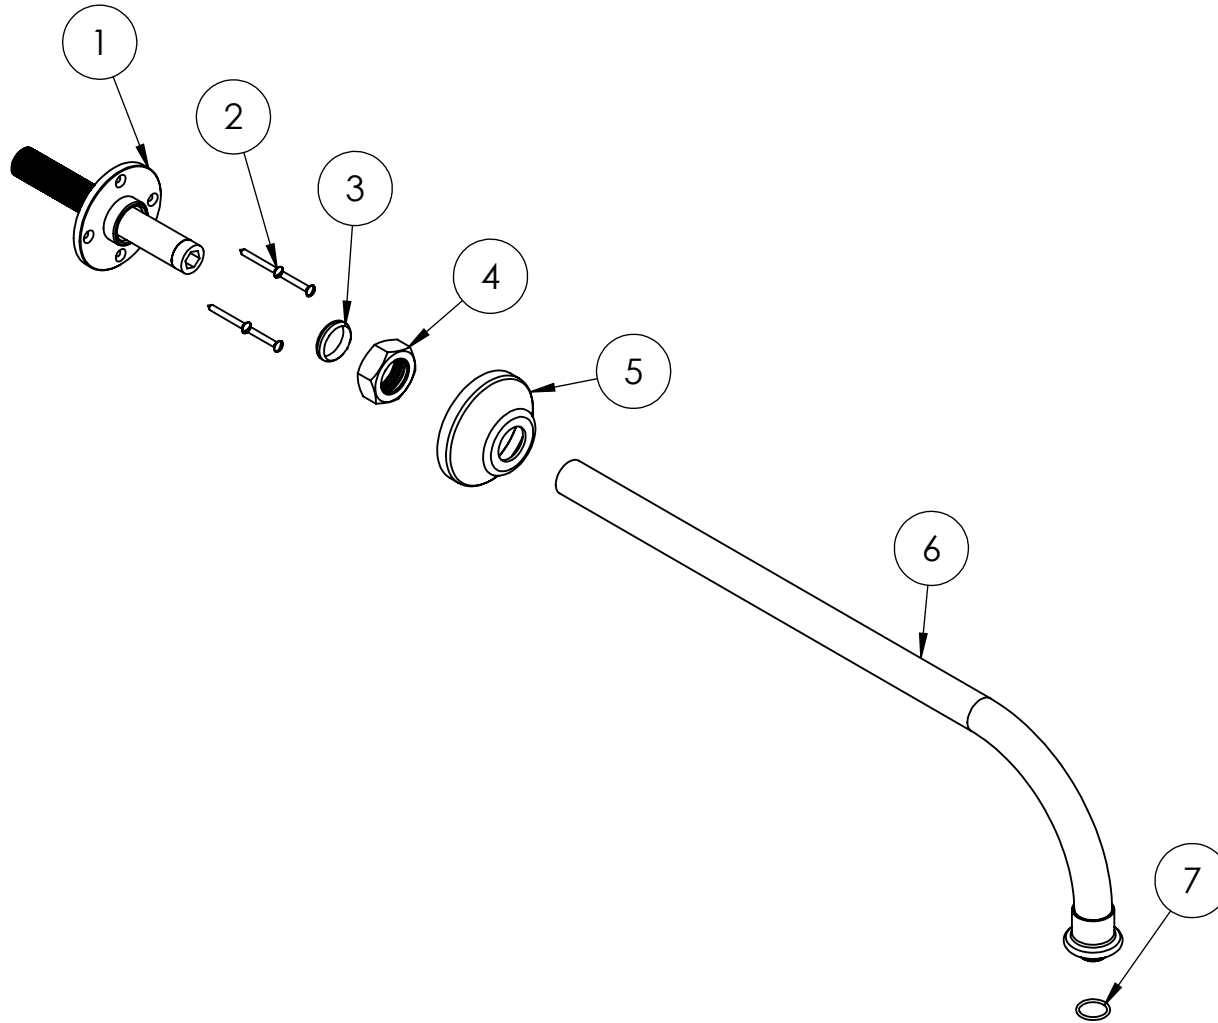

Standard Version - DAD1183A

*Shower arm length can be cut down on site if required

DRUMMONDS	DAD1183A	05	16.11.2020
	PRODUCT CODE	VERSION	DATE

US Version - DAD1183AUS

Notes:

- *Shower arm length can be cut down on site if required
- 2 gpm flow restrictor fitted as standard

 DRUMMONDS	DAD1183AUS	05	16.11.2020
	PRODUCT CODE	VERSION	DATE

#	NAME	QTY
1	Bracket	1
2	Screw M8x1	4
3	Olive	1
4	Nut	1
5	Escutcheon	1
6	Pipe	1
7	O-ring	1