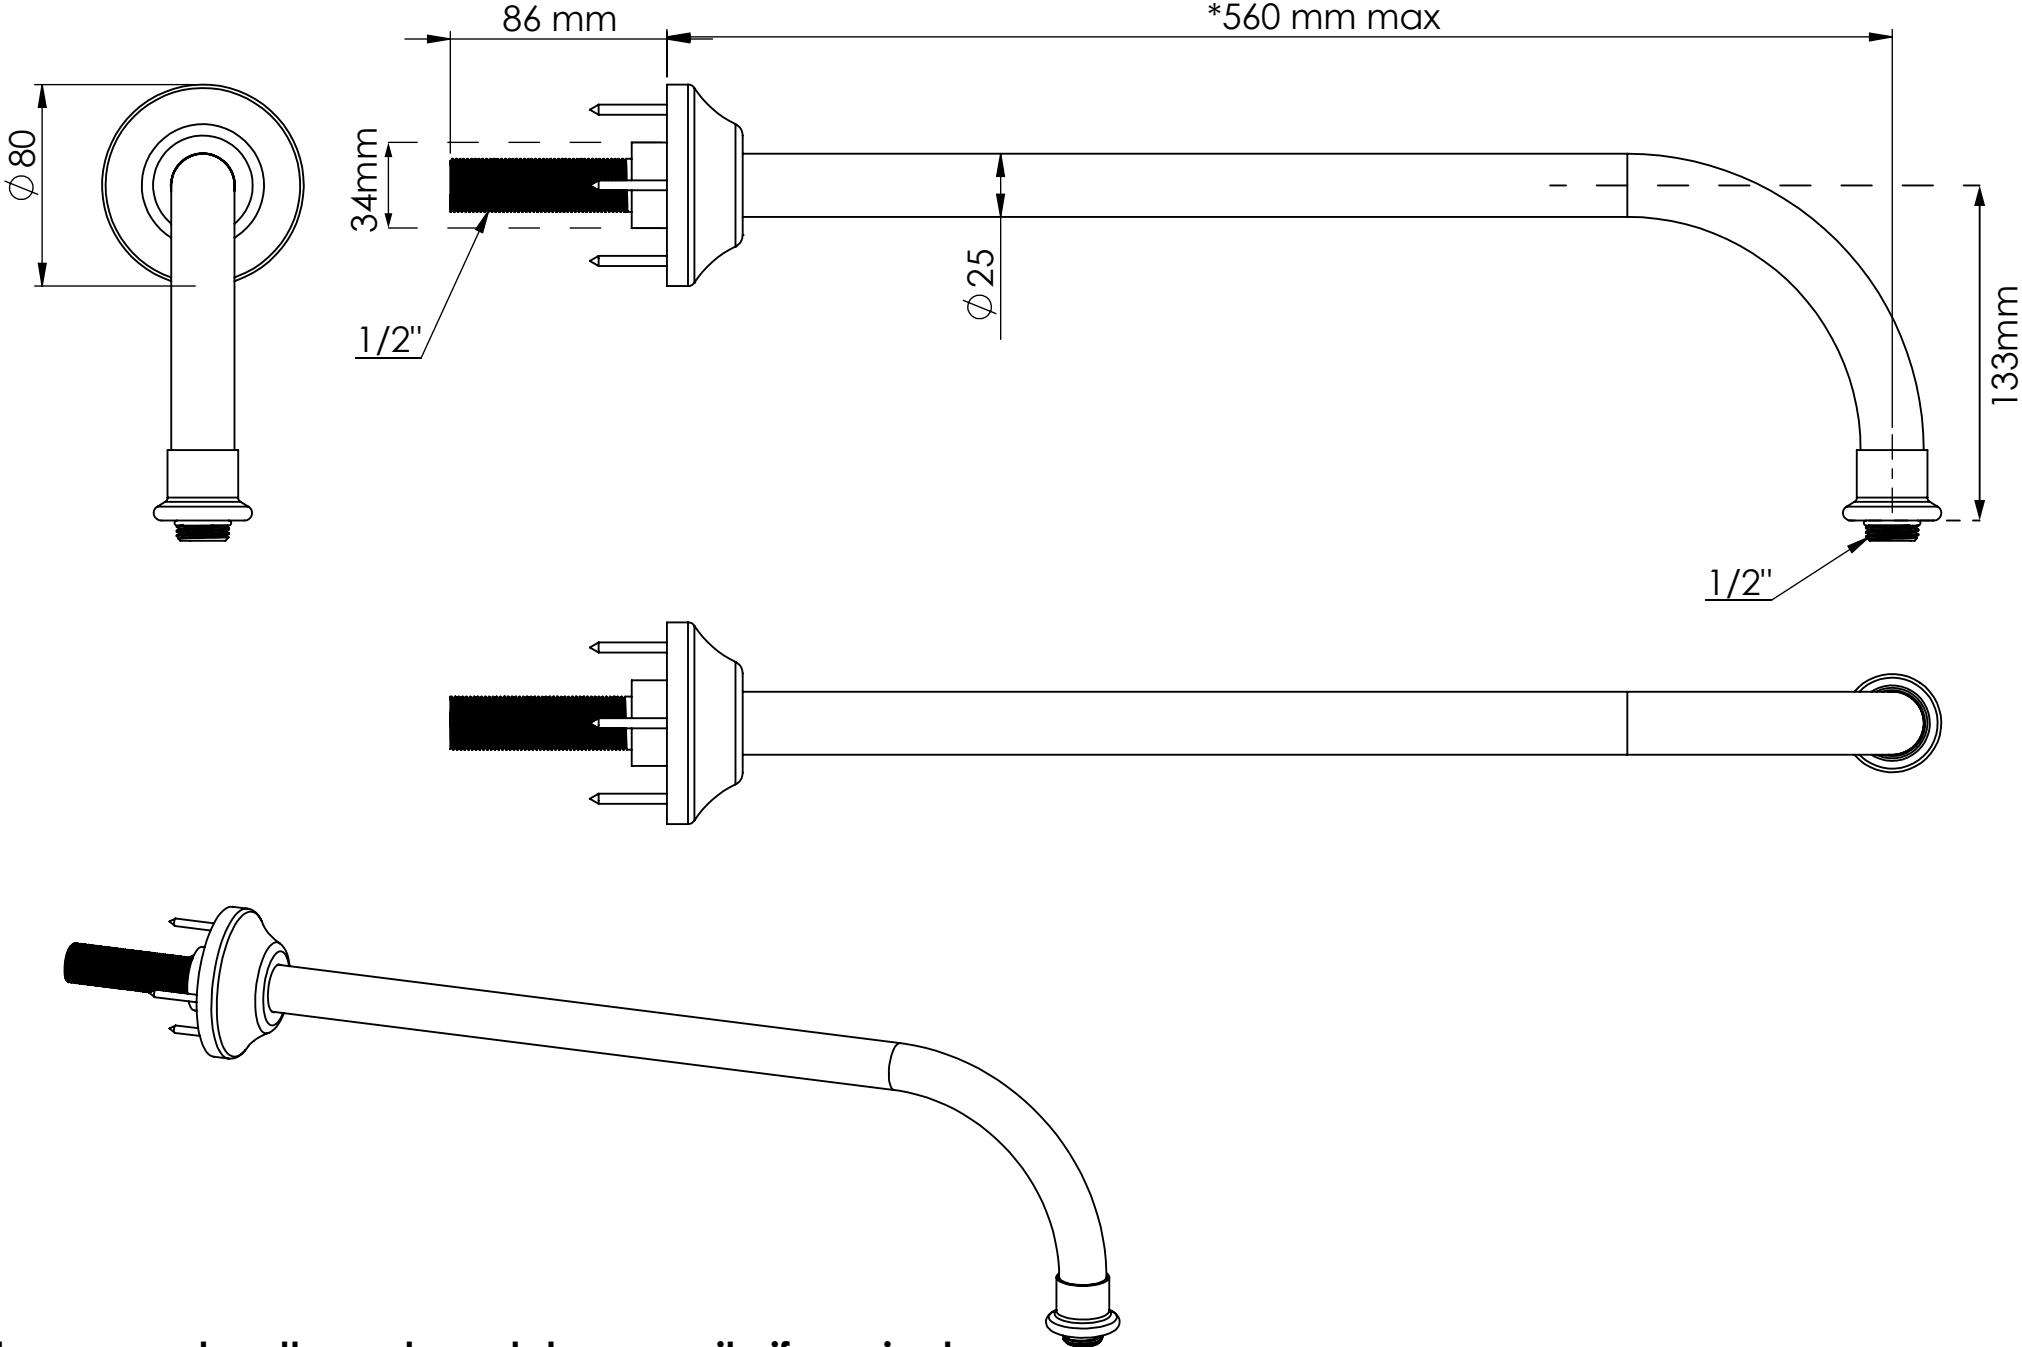

Standard Version - DAD1183A

*Shower arm length can be cut down on site if required

DRUMMONDS	DAD1183A	05	16.11.2020
	PRODUCT CODE	VERSION	DATE

US Version - DAD1183AUS

Notes:

- *Shower arm length can be cut down on site if required
- 2 gpm flow restrictor fitted as standard

 DRUMMONDS	DAD1183AUS	05	16.11.2020
	PRODUCT CODE	VERSION	DATE

#	NAME	QTY
1	Bracket	1
2	Screw M8x1	4
3	Olive	1
4	Nut	1
5	Escutcheon	1
6	Pipe	1
7	O-ring	1