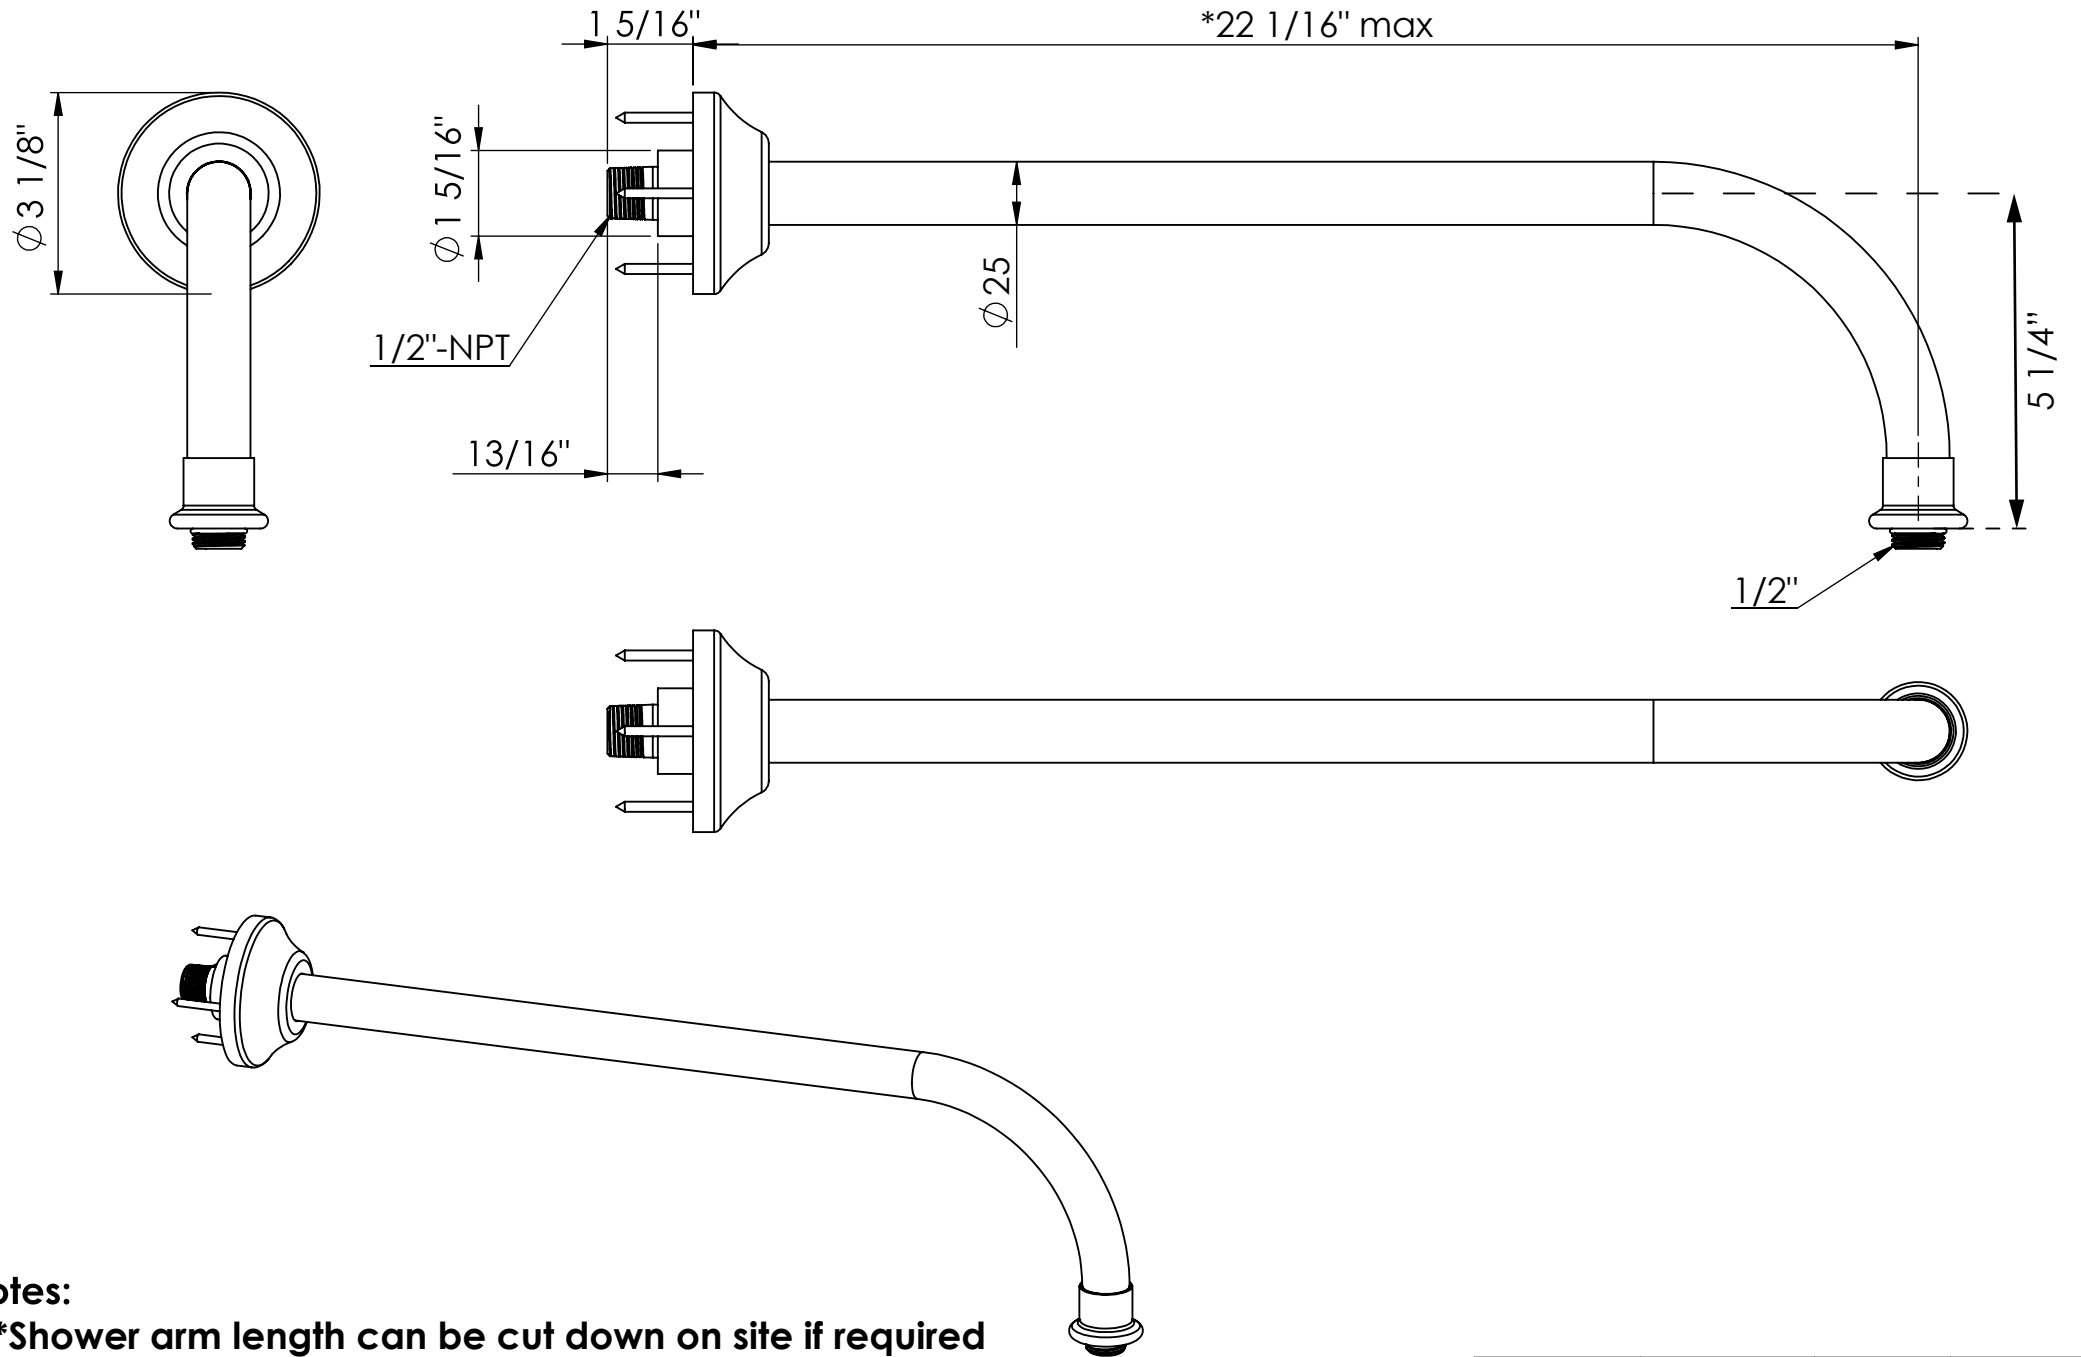

Standard Version - DAD1183A

*Shower arm length can be cut down on site if required

DRUMMONDS	DAD1183A	05	16.11.2020
	PRODUCT CODE	VERSION	DATE

US Version - DAD1183AUS

Notes:

- *Shower arm length can be cut down on site if required
- 2 gpm flow restrictor fitted as standard

 DRUMMONDS	DAD1183AUS	05	16.11.2020
	PRODUCT CODE	VERSION	DATE

#	NAME	QTY
1	Bracket	1
2	Screw M8x1	4
3	Olive	1
4	Nut	1
5	Escutcheon	1
6	Pipe	1
7	O-ring	1