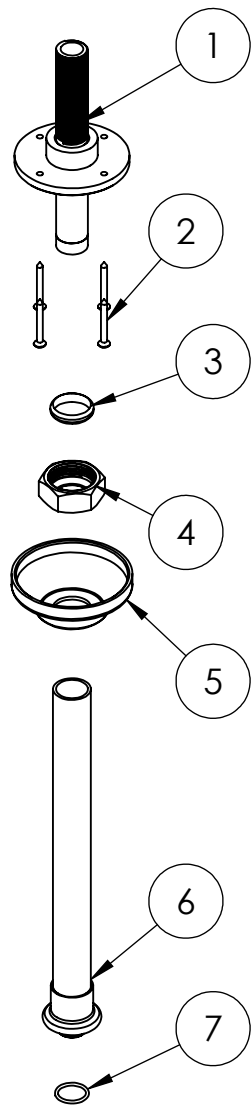

Standard Version - DAD1183B

\* Shower arm can be cut down on site to required length

DRUMMONDS	DAD1183B	04	13.03.2020
	PRODUCT CODE	VERSION	DATE

#	NAME	QTY
1	Bracket	1
2	Screw M8x1	4
3	Olive	1
4	Nut	1
5	Escutcheon	1
6	Pipe	1
7	O-ring	1