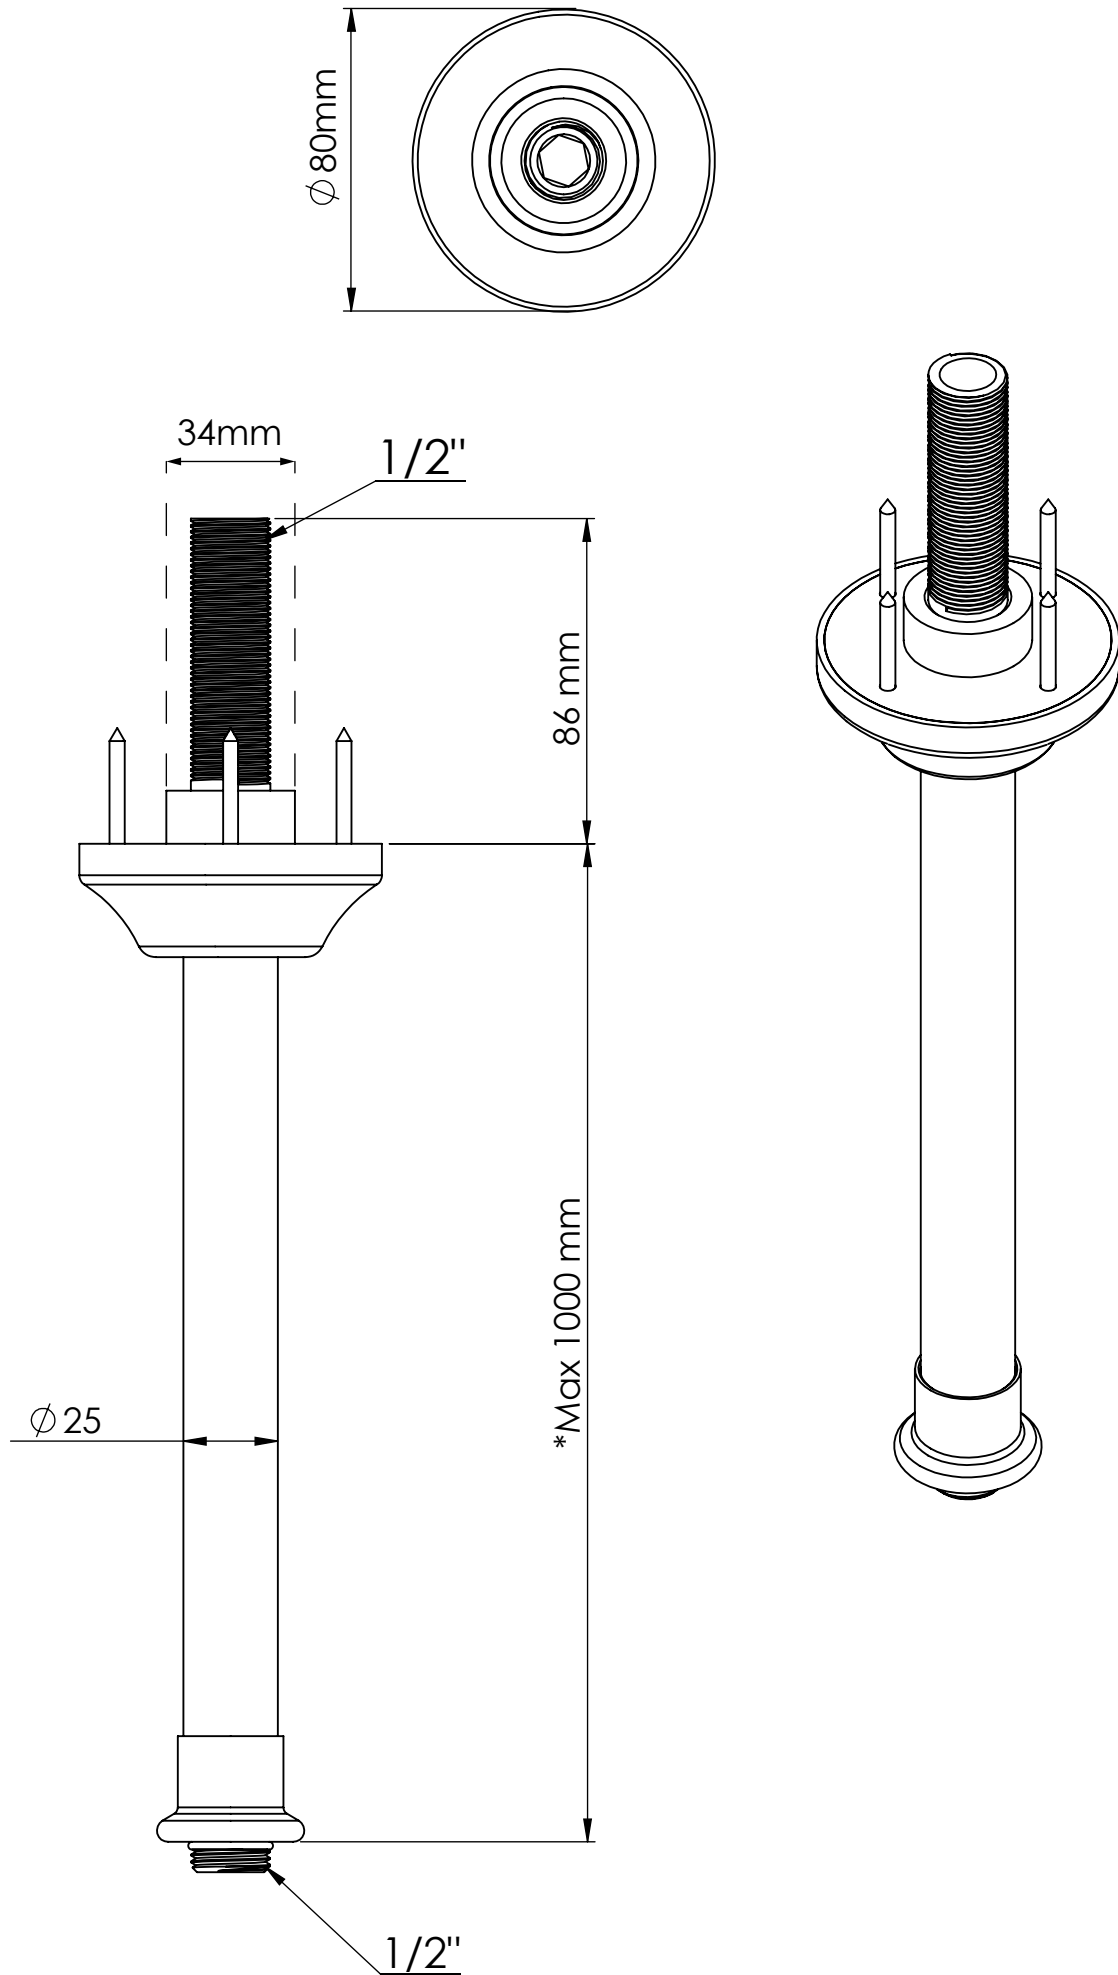

Standard Version - DAD1183B

\* Shower arm can be cut down on site to required length

DRUMMONDS	DAD1183B	04	13.03.2020
	PRODUCT CODE	VERSION	DATE

#	NAME	QTY
1	Bracket	1
2	Screw M8x1	4
3	Olive	1
4	Nut	1
5	Escutcheon	1
6	Pipe	1
7	O-ring	1