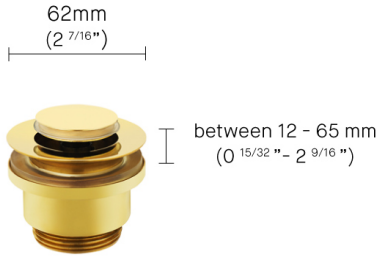

BASIN STANDS & COMPONENTS

Universal Push Click Basin Waste

The Universal Push Click Basin Waste can be used with basins with or without an overflow. Manufactured from brass, it has a push-button design and comes in all nine Drummonds finishes.

PRICE GBP

FINISH	PRODUCT CODE	£ (EXC. VAT)
Unlacquered Brass	DAD1224B	170
Polished Nickel	DAD1224N	150
Polished Chrome	DAD1224C	150
Antique Brass	DAD1224Z	200
Antique Bronze	DAD1224Y	200
Brushed Brass	DAD1224X	200
Antique Nickel	DAD1224W	200
Antique Brushed Brass	DAD1224V	200
Brushed Nickel	DAD1224Q	200

UNIVERSAL PUSH CLICK BASIN WASTE

UNIVERSAL PUSH CLICK BASIN WASTE SPECIFICATIONS

Waste Type	Push Click
Width (mm)	62

FINISH VARIATIONS

Unlacquered Brass

A Natural Live Brass Finish

Polished Nickel

A Softer Silver Finish