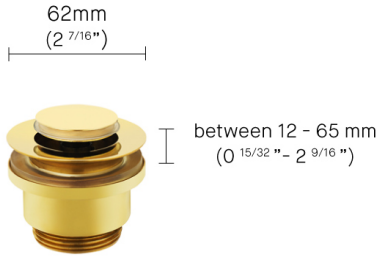

BASIN STANDS & COMPONENTS

Universal Push Click Basin Waste

The Universal Push Click Basin Waste can be used with basins with or without an overflow. Manufactured from brass, it has a push-button design and comes in all nine Drummonds finishes.

PRICE USD

FINISH	PRODUCT CODE	\$ (EXC. TAX)
Unlacquered Brass	DAD1224B	265
Polished Nickel	DAD1224N	235
Polished Chrome	DAD1224C	235
Antique Brass	DAD1224Z	310
Antique Bronze	DAD1224Y	310
Brushed Brass	DAD1224X	310
Antique Nickel	DAD1224W	310
Antique Brushed Brass	DAD1224V	310
Brushed Nickel	DAD1224Q	310

UNIVERSAL PUSH CLICK BASIN WASTE

UNIVERSAL PUSH CLICK BASIN WASTE SPECIFICATIONS

Waste Type

Push Click

FINISH VARIATIONS

Unlacquered Brass

A Natural Live Brass Finish

Polished Nickel