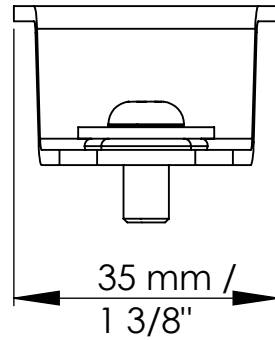

DAD1246 - Undermounted Basin Fixing Set - Drummonds Marble

*Designed to be fitted with
Drummonds Marble Vanity Suites

 DRUMMONDS	<i>DAD1246</i> PRODUCT CODE	01 VERSION	22.03.2022 DATE
--	--------------------------------	---------------	--------------------