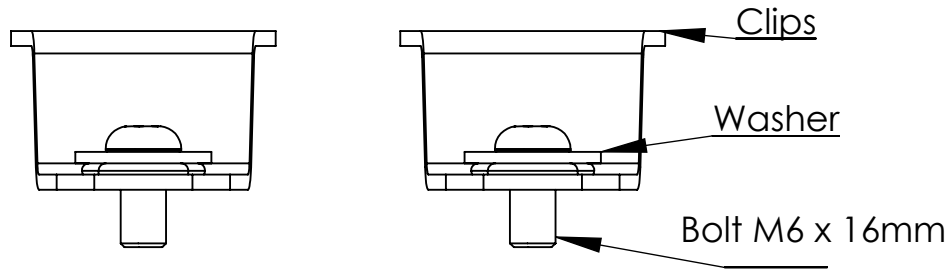

DAD1246 - Undermounted Basin Fixing Set - Drummonds Marble

*Designed to be fitted with
Drummonds Marble Vanity Suites

 DRUMMONDS	<i>DAD1246</i> PRODUCT CODE	01 VERSION	22.03.2022 DATE
--	--------------------------------	---------------	--------------------