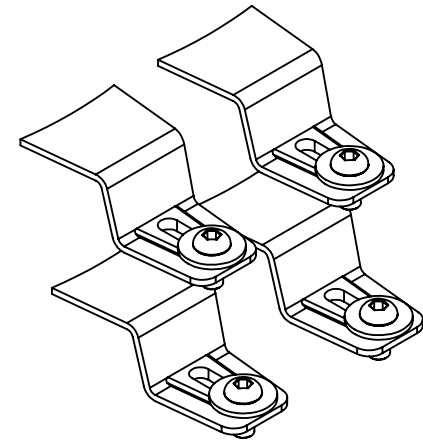

DAD1246 - Undermounted Basin Fixing Set - Drummonds Marble

*Designed to be fitted with
Drummonds Marble Vanity Suites

 DRUMMONDS	<i>DAD1246</i> PRODUCT CODE	01 VERSION	22.03.2022 DATE
--	--------------------------------	---------------	--------------------