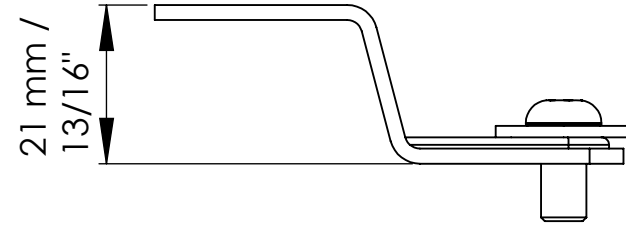

DAD1246 - Undermounted Basin Fixing Set - Drummonds Marble

*Designed to be fitted with
Drummonds Marble Vanity Suites

 DRUMMONDS	<i>DAD1246</i> PRODUCT CODE	01 VERSION	22.03.2022 DATE
--	--------------------------------	---------------	--------------------