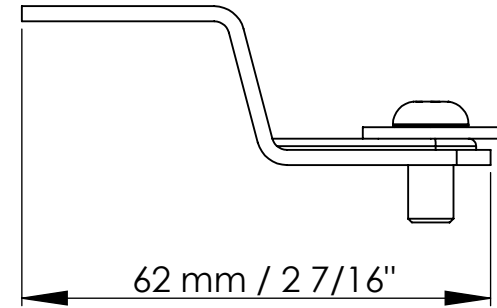

DAD1246 - Undermounted Basin Fixing Set - Drummonds Marble

*Designed to be fitted with
Drummonds Marble Vanity Suites

 DRUMMONDS	<i>DAD1246</i> PRODUCT CODE	01 VERSION	22.03.2022 DATE
--	--------------------------------	---------------	--------------------