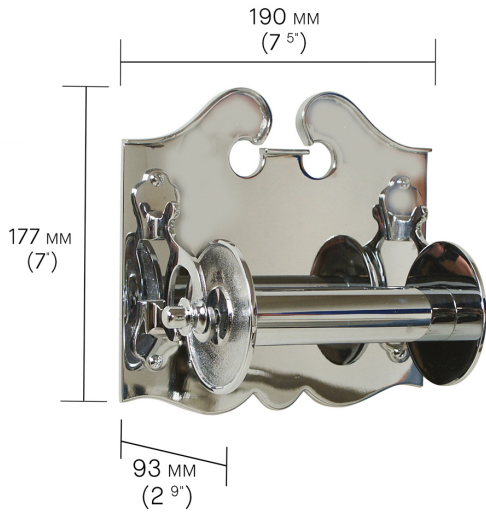

BIDETS & WC ACCESSORIES

Loo Roll Holder With Backplate

Designed and crafted with care and precision, our toilet roll holder goes beyond the practical with its elegant contours and gleaming backplate. It is the perfect accessory to give your bathroom a luxurious little lift.

PRICE GBP

| FINISH | PRODUCT CODE | £ (EXC. VAT) |
|-----------------------|--------------|--------------|
| Unlacquered Brass | DAD1407B | 615 |
| Polished Nickel | DAD1407N | 560 |
| Polished Chrome | DAD1407C | 560 |
| Brushed Nickel | DAD1407Q | 740 |
| Antique Brushed Brass | DAD1407V | 740 |
| Antique Nickel | DAD1407W | 740 |
| Brushed Brass | DAD1407X | 740 |
| Antique Bronze | DAD1407Y | 740 |
| Antique Brass | DAD1407Z | 740 |

LOO ROLL HOLDER WITH BACKPLATE

LOO ROLL HOLDER WITH BACKPLATE SPECIFICATIONS

| | |
|-------------|-----|
| Height (mm) | 177 |
| Width (mm) | 190 |
| Depth (mm) | 93 |

FINISH VARIATIONS

Unlacquered Brass

A Natural Live Brass Finish