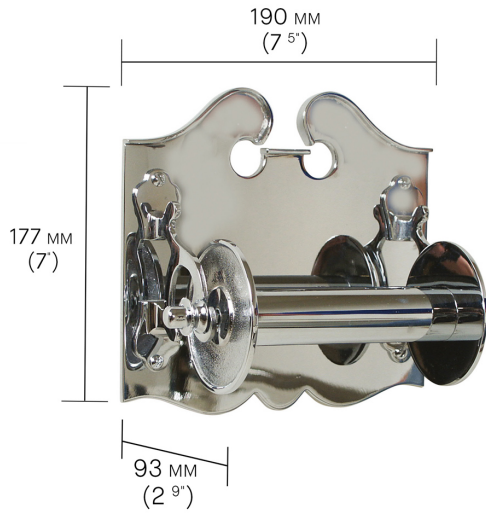

BIDETS & WC ACCESSORIES

Loo Roll Holder With Backplate

Designed and crafted with care and precision, our toilet roll holder goes beyond the practical with its elegant contours and gleaming backplate. It is the perfect accessory to give your bathroom a luxurious little lift.

PRICE USD

FINISH	PRODUCT CODE	\$ (EXC. TAX)
Unlacquered Brass	DAD1407B	960
Polished Nickel	DAD1407N	875
Polished Chrome	DAD1407C	875
Brushed Nickel	DAD1407Q	1,155
Antique Brushed Brass	DAD1407V	1,155
Antique Nickel	DAD1407W	1,155
Brushed Brass	DAD1407X	1,155
Antique Bronze	DAD1407Y	1,155
Antique Brass	DAD1407Z	1,155

LOO ROLL HOLDER WITH BACKPLATE

LOO ROLL HOLDER WITH BACKPLATE SPECIFICATIONS

FINISH VARIATIONS

Unlacquered Brass

A Natural Live Brass Finish

Polished Nickel

A Softer Silver Finish

Polished Chrome