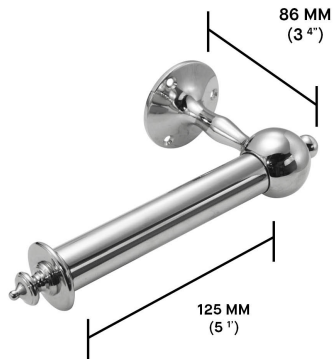

BIDETS & WC ACCESSORIES

Single Arm Loo Roll Holder

Elegant and simple, this loo roll holder is designed with both beauty and practicality in mind. It has been classically styled to complement our range of WC suites.

PRICE EUR

FINISH	PRODUCT CODE	€ (EXC. VAT)
Unlacquered Brass	DAD1408B	290
Polished Nickel	DAD1408N	265
Polished Chrome	DAD1408C	265
Brushed Nickel	DAD1408Q	355
Antique Brushed Brass	DAD1408V	355
Antique Nickel	DAD1408W	355
Brushed Brass	DAD1408X	355
Antique Bronze	DAD1408Y	355
Antique Brass	DAD1408Z	355

SINGLE ARM LOO ROLL HOLDER

SINGLE ARM LOO ROLL HOLDER SPECIFICATIONS

Height (mm)	56
Width (mm)	200
Depth (mm)	115

FINISH VARIATIONS

Unlacquered Brass

A Natural Live Brass Finish

Polished Nickel

A Softer Silver Finish