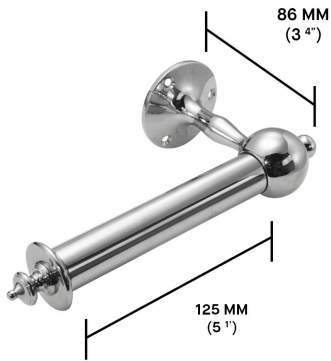

# Single Arm Loo Roll Holder

Elegant and simple, this loo roll holder is designed with both beauty and practicality in mind. It has been classically styled to complement our range of WC suites.

## PRICE GBP

FINISH	PRODUCT CODE	£ (EXC. VAT)
Unlacquered Brass	DAD1408B	230
Polished Nickel	DAD1408N	210
Polished Chrome	DAD1408C	210
Brushed Nickel	DAD1408Q	280
Antique Brushed Brass	DAD1408V	280
Antique Nickel	DAD1408W	280
Brushed Brass	DAD1408X	280
Antique Bronze	DAD1408Y	280
Antique Brass	DAD1408Z	280

# SINGLE ARM LOO ROLL HOLDER

## SINGLE ARM LOO ROLL HOLDER SPECIFICATIONS

Height (mm)	56
Width (mm)	200
Depth (mm)	115