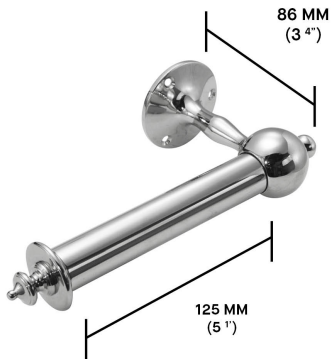

# Single Arm Loo Roll Holder

Elegant and simple, this loo roll holder is designed with both beauty and practicality in mind. It has been classically styled to complement our range of WC suites.

# SINGLE ARM LOO ROLL HOLDER

## SINGLE ARM LOO ROLL HOLDER SPECIFICATIONS