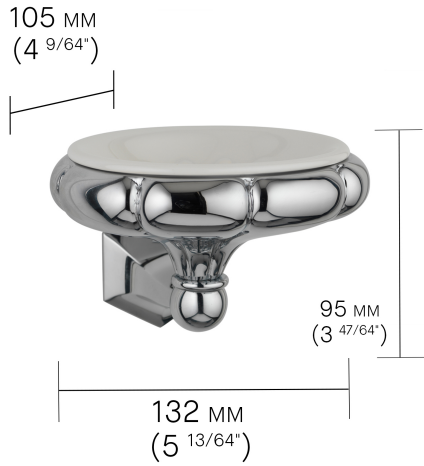

## *Chessleton Soap Dish Holder*

The Chessleton Soap Dish Holder is a classic design, cast in solid brass and featuring a smooth white enamel top. It has been specially designed to complement our art-deco influenced Chessleton range, but also looks perfectly in place alongside our other classic ranges.

### PRICE EUR

FINISH	PRODUCT CODE	€ (EXC. VAT)
Unlacquered Brass	DAD1411B	520
Polished Nickel	DAD1411N	470
Polished Chrome	DAD1411C	470
Brushed Nickel	DAD1411Q	620
Antique Brushed Brass	DAD1411V	620
Antique Nickel	DAD1411W	620
Brushed Brass	DAD1411X	620
Antique Bronze	DAD1411Y	620
Antique Brass	DAD1411Z	620

## CHESSLETON SOAP DISH HOLDER

### CHESSLETON SOAP DISH HOLDER SPECIFICATIONS

Height (mm)	95
Width (mm)	132