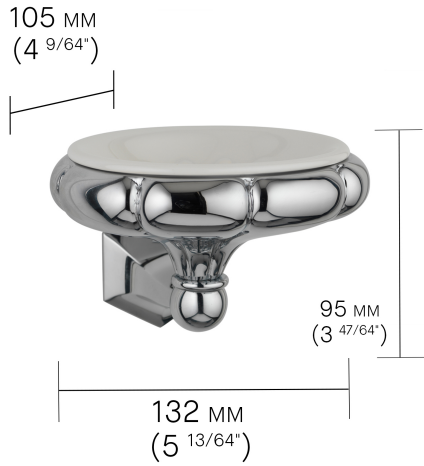

BATHROOM ACCESSORIES

Chessleton Soap Dish Holder

The Chessleton Soap Dish Holder is a classic design, cast in solid brass and featuring a smooth white enamel top. It has been specially designed to complement our art-deco influenced Chessleton range, but also looks perfectly in place alongside our other classic ranges.

PRICE GBP

| FINISH | PRODUCT CODE | £ (EXC. VAT) |
|-----------------------|--------------|--------------|
| Unlacquered Brass | DAD1411B | 410 |
| Polished Nickel | DAD1411N | 370 |
| Polished Chrome | DAD1411C | 370 |
| Brushed Nickel | DAD1411Q | 490 |
| Antique Brushed Brass | DAD1411V | 490 |
| Antique Nickel | DAD1411W | 490 |
| Brushed Brass | DAD1411X | 490 |
| Antique Bronze | DAD1411Y | 490 |
| Antique Brass | DAD1411Z | 490 |

CHESSLETON SOAP DISH HOLDER

CHESSLETON SOAP DISH HOLDER SPECIFICATIONS

| | |
|-------------|-----|
| Height (mm) | 95 |
| Width (mm) | 132 |

FINISH VARIATIONS

Unlacquered Brass

A Natural Live Brass Finish

Polished Nickel