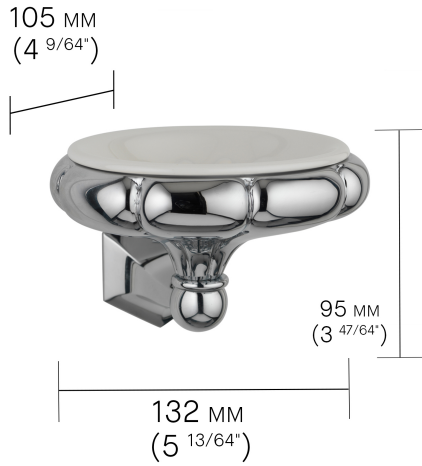

# Chessleton Soap Dish Holder

The Chessleton Soap Dish Holder is a classic design, cast in solid brass and featuring a smooth white enamel top. It has been specially designed to complement our art-deco influenced Chessleton range, but also looks perfectly in place alongside our other classic ranges.

## CHESSLETON SOAP DISH HOLDER

### CHESSLETON SOAP DISH HOLDER SPECIFICATIONS