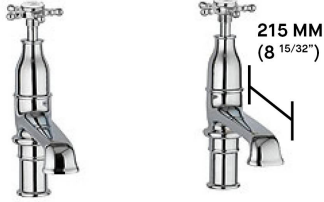

# *The Mull Classic Bath Taps*

Large and beautifully formed, with Mull tap heads and a long spout, these taps are a stunning addition to any bathroom.

## PRICE EUR

| FINISH                | PRODUCT CODE | € (EXC. VAT) |
|-----------------------|--------------|--------------|
| Unlacquered Brass     | DAD1600B     | 2,200        |
| Polished Nickel       | DAD1600N     | 2,005        |
| Polished Chrome       | DAD1600C     | 2,005        |
| Brushed Nickel        | DAD1600Q     | 2,645        |
| Antique Brushed Brass | DAD1600V     | 2,645        |
| Antique Nickel        | DAD1600W     | 2,645        |
| Brushed Brass         | DAD1600X     | 2,645        |
| Antique Bronze        | DAD1600Y     | 2,645        |
| Antique Brass         | DAD1600Z     | 2,645        |

### THE MULL CLASSIC BATH TAPS SPECIFICATIONS

|                   |                             |
|-------------------|-----------------------------|
| Thread            | 1                           |
| Spout Length (mm) | 215                         |
| Style             | Floor Mounted, Deck Mounted |
| Handle Finish     | Cross Head                  |
| Range             | The Mull                    |