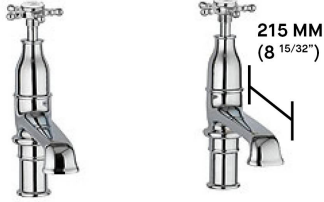

# *The Mull Classic Bath Taps*

Large and beautifully formed, with Mull tap heads and a long spout, these taps are a stunning addition to any bathroom.

## PRICE GBP

FINISH	PRODUCT CODE	£ (EXC. VAT)
Unlacquered Brass	DAD1600B	1,740
Polished Nickel	DAD1600N	1,585
Polished Chrome	DAD1600C	1,585
Brushed Nickel	DAD1600Q	2,090
Antique Brushed Brass	DAD1600V	2,090
Antique Nickel	DAD1600W	2,090
Brushed Brass	DAD1600X	2,090
Antique Bronze	DAD1600Y	2,090
Antique Brass	DAD1600Z	2,090

### THE MULL CLASSIC BATH TAPS SPECIFICATIONS

Thread	1
Spout Length (mm)	215
Style	Floor Mounted, Deck Mounted
Handle Finish	Cross Head
Range	The Mull