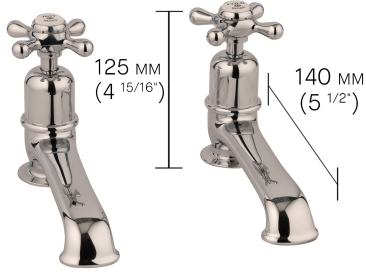

BASIN TAPS & MIXERS

The Mull Classic Basin Taps

To complement our Classic range of basin taps we offer single basin taps with a choice of two style of heads: The Mull or The Coll Lever.

PRICE GBP

FINISH	PRODUCT CODE	£ (EXC. VAT)
Unlacquered Brass	DAD1610B	765
Polished Nickel	DAD1610N	695
Polished Chrome	DAD1610C	695
Antique Brushed Brass	DAD1610V	920
Antique Nickel	DAD1610W	920
Antique Bronze	DAD1610Y	920
Brushed Brass	DAD1610X	920
Brushed Nickel	DAD1610Q	920
Antique Brass	DAD1610Z	920

THE MULL CLASSIC BASIN TAPS

THE MULL CLASSIC BASIN TAPS SPECIFICATIONS

Thread	1/2"
Style	Deck Mounted
Handle Finish	Cross Head
Range	The Mull

FINISH VARIATIONS

Unlacquered Brass

A Natural Live Brass Finish