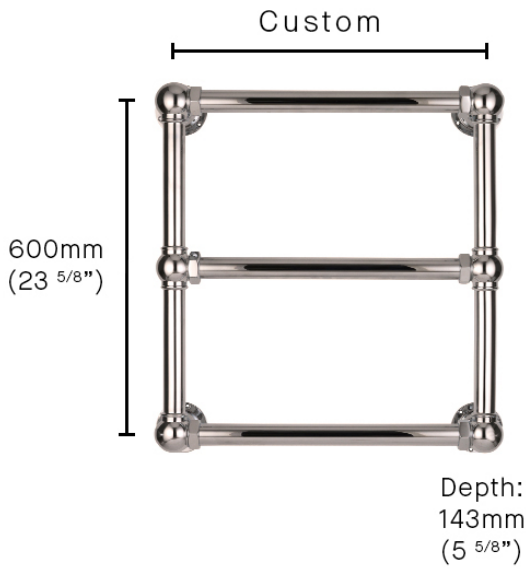

WALL MOUNTED TOWEL RAILS

3-Bar Wall Mounted Towel Rail

Drummonds heated towel rails are custom made to order and are large enough to dry even the biggest towels. Each towel rail is hand-crafted piece by piece from solid brass, for ultimate luxury. Our towel rails can be wall mounted or floor mounted and come with hot water, electric or dual fuel heating options. Custom measurements can be made on request, however, please note there is an extra charge for bespoke pieces. If you need to know the dimensions to the feeds of the towel rail, please see our installation manuals. The radiator valves of the floor mounted towel rails are situated 85mm in from the centre of each vertical pipe (when 15mm pipe is used). Wall mounted towel rails have radiator valves on the outside. Radiator valves and extendable escutcheons are sold separately.

3-BAR WALL MOUNTED TOWEL RAIL

3-BAR WALL MOUNTED TOWEL RAIL SPECIFICATIONS

Width	Custom made to your width
Height (mm)	600
Depth (mm)	143 - wall to centre of leg
Style	Wall Mounted
Certificate	CE, IP 55, UKCA, UL