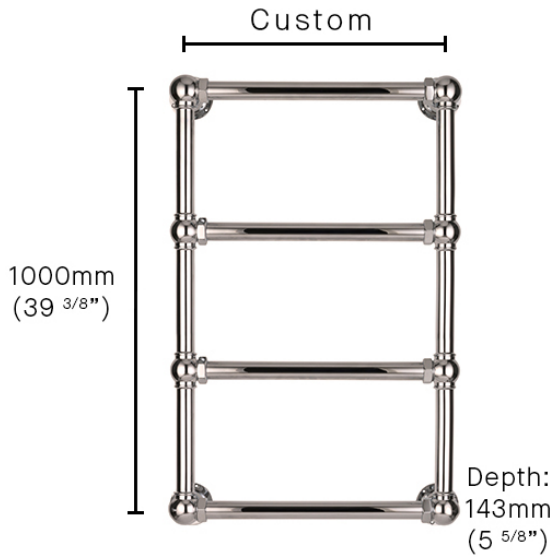

WALL MOUNTED TOWEL RAILS

4-Bar Wall Mounted Towel Rail

Drummonds heated towel rails are custom made to order and are large enough to dry even the biggest towels. Each towel rail is hand-crafted piece by piece from solid brass, for ultimate luxury. Our towel rails can be wall mounted or floor mounted and come with hot water, electric or dual fuel heating options. Custom measurements can be made on request, however, please note there is an extra charge for bespoke pieces. If you need to know the dimensions to the feeds of the towel rail, please see our installation manuals. The radiator valves of the floor mounted towel rails are situated 85mm in from the centre of each vertical pipe (when 15mm pipe is used). Wall mounted towel rails have radiator valves on the outside. Radiator valves and extendable escutcheons are sold separately.

4-BAR WALL MOUNTED TOWEL RAIL

4-BAR WALL MOUNTED TOWEL RAIL SPECIFICATIONS

Width	Custom made to your width
Height (mm)	1000
Depth (mm)	143
Style	Wall Mounted
Certificate	CE, IP 55, UKCA, UL

FINISH VARIATIONS