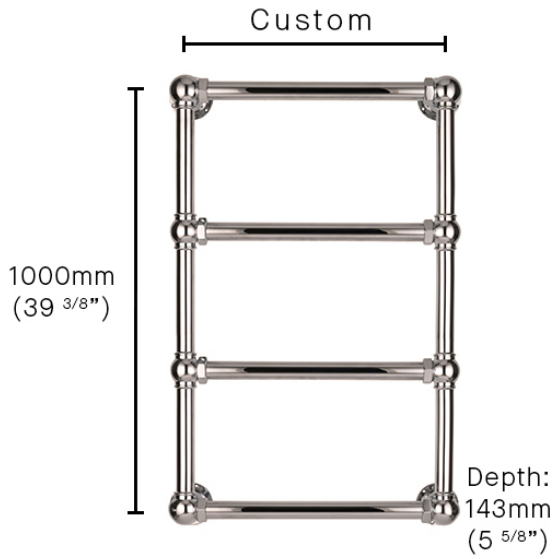

WALL MOUNTED TOWEL RAILS

4-Bar Wall Mounted Towel Rail

Drummonds heated towel rails are custom made to order and are large enough to dry even the biggest towels. Each towel rail is hand-crafted piece by piece from solid brass, for ultimate luxury. Our towel rails can be wall mounted or floor mounted and come with hot water, electric or dual fuel heating options. Custom measurements can be made on request, however, please note there is an extra charge for bespoke pieces. If you need to know the dimensions to the feeds of the towel rail, please see our installation manuals. The radiator valves of the floor mounted towel rails are situated 85mm in from the centre of each vertical pipe (when 15mm pipe is used). Wall mounted towel rails have radiator valves on the outside. Radiator valves and extendable escutcheons are sold separately.

4-BAR WALL MOUNTED TOWEL RAIL

4-BAR WALL MOUNTED TOWEL RAIL SPECIFICATIONS

Width	Custom made to your width
Height (mm)	1000
Depth (mm)	143
Style	Wall Mounted
Certificate	CE, IP 55, UKCA, UL

FINISH VARIATIONS