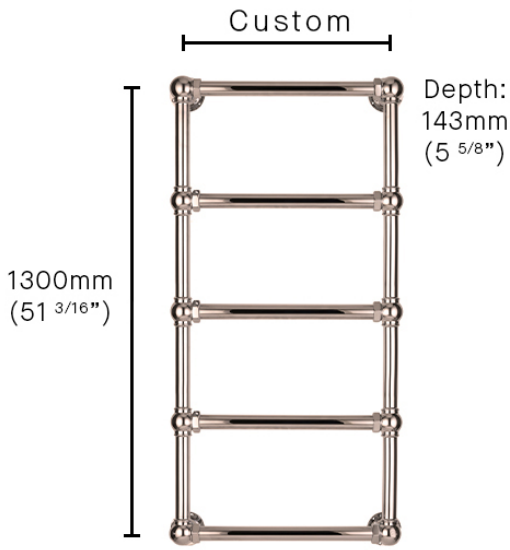

WALL MOUNTED TOWEL RAILS

5-Bar Wall Mounted Towel Rail

Drummonds heated towel rails are custom made to order and are large enough to dry even the biggest towels. Each towel rail is hand-crafted piece by piece from solid brass, for ultimate luxury. Our towel rails can be wall mounted or floor mounted and come with hot water, electric or dual fuel heating options. Custom measurements can be made on request, however, please note there is an extra charge for bespoke pieces. If you need to know the dimensions to the feeds of the towel rail, please see our installation manuals. The radiator valves of the floor mounted towel rails are situated 85mm in from the centre of each vertical pipe (when 15mm pipe is used). Wall mounted towel rails have radiator valves on the outside. Radiator valves and extendable escutcheons are sold separately.

5-BAR WALL MOUNTED TOWEL RAIL

5-BAR WALL MOUNTED TOWEL RAIL SPECIFICATIONS

Width	Custom made to your width
Height (mm)	1300
Depth (mm)	143
Style	Wall Mounted
Certificate	CE, IP 55, UKCA, UL

FINISH VARIATIONS