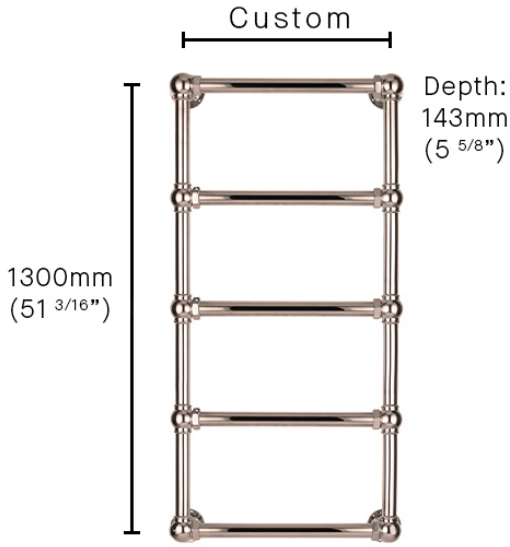

WALL MOUNTED TOWEL RAILS

5-Bar Wall Mounted Towel Rail

Drummonds heated towel rails are custom made to order and are large enough to dry even the biggest towels. Each towel rail is hand-crafted piece by piece from solid brass, for ultimate luxury. Our towel rails can be wall mounted or floor mounted and come with hot water, electric or dual fuel heating options. Custom measurements can be made on request, however, please note there is an extra charge for bespoke pieces. If you need to know the dimensions to the feeds of the towel rail, please see our installation manuals. The radiator valves of the floor mounted towel rails are situated 85mm in from the centre of each vertical pipe (when 15mm pipe is used). Wall mounted towel rails have radiator valves on the outside. Radiator valves and extendable escutcheons are sold separately.

5-BAR WALL MOUNTED TOWEL RAIL

5-BAR WALL MOUNTED TOWEL RAIL SPECIFICATIONS

Width	Custom made to your width
Height (mm)	1300
Depth (mm)	143
Style	Wall Mounted
Certificate	CE, IP 55, UKCA, UL

FINISH VARIATIONS